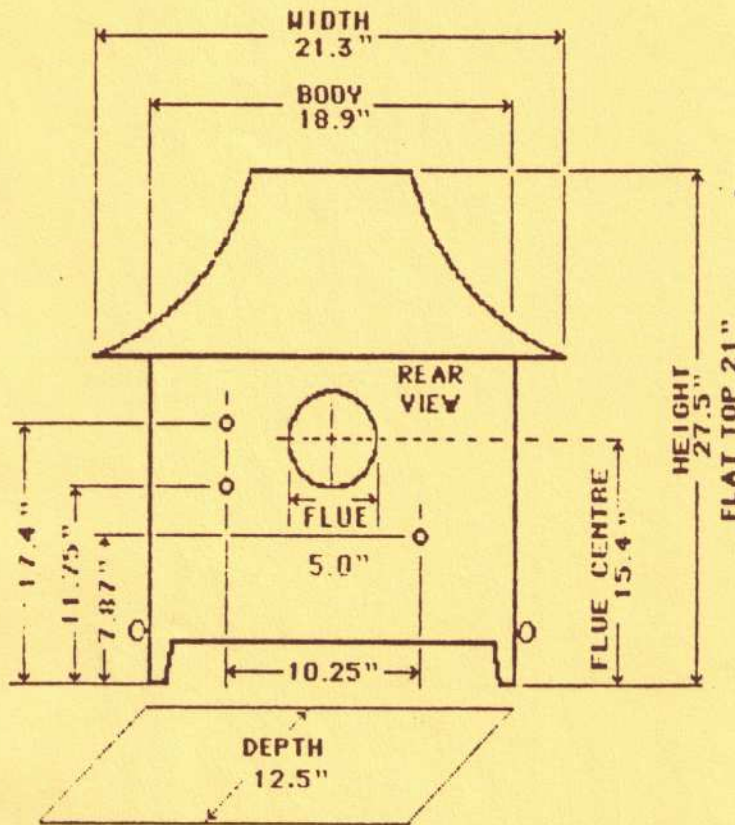

METAL DEVELOPMENTS

Little Always, Cullompton, Devon EX15 1RA
Tel. (0884) 35806 Fax. (0884) 33559 (Manual)

WOODWARM — & —

**SAFE
ARMS
SECURITIES**

**BRIDWELL COTTAGE
MULTI-FUEL STOVE
OUTPUT 5.5 KW**

**ASHPAN
FIXED GRATE
5" FLUE (TOP OR REAR)**

BOILER OPTIONS

- A 8,000 BTU STEEL
- B 8,000 BTU G/LINED
- C 15,000 BTU STEEL