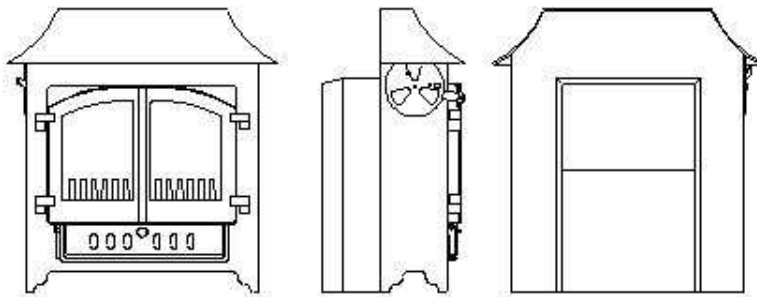

WOODWARM

SPECIFICATION SHEET

Enigma 3.5 kw Inset

Flat Top

Low Canopy

Dimensions (mm)

Enigma 3.5kw Inset

Overall Height		Overall Width		Overall Depth	
Flat Top	590	Flat Top	624	Flat Top	333
Low Canopy	675	Low Canopy	640	Low Canopy	345

Rear Box					
Overall Height		Overall Width		Overall Depth	
508 (Maximum)		361		147	
Tapers down to 495					

Top Flue Centre	
Flat Top	n/a
Low Canopy	n/a
Rear Height Flue Centre	389
Maximum Log Length	260