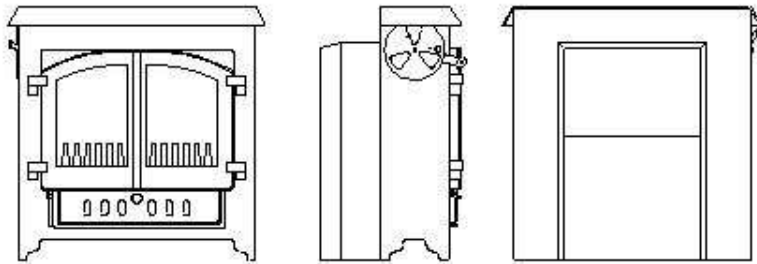

WOODWARM

SPECIFICATION SHEET

Enigma 3.5 kw Inset

Flat Top

Low Canopy

Dimensions (mm)

Enigma 3.5kw Inset

Overall Height		Overall Width		Overall Depth	
Flat Top	590	Flat Top	624	Flat Top	333
Low Canopy	675	Low Canopy	640	Low Canopy	345

Rear Box					
Overall Height		Overall Width		Overall Depth	
508 (Maximum)		361		147	
Tapers down to 495					

Top Flue Centre	
Flat Top	n/a
Low Canopy	n/a
Rear Height Flue Centre	389
Maximum Log Length	260