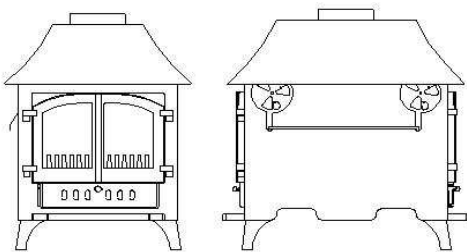

WOODWARM

SPECIFICATION SHEET

DOUBLE SIDED ENIGMA 8kw (Total Output 14kw)

Double Depth Flat Top

Double Depth Low Canopy

Dimensions (mm)

Stove Model	Overall Height	Overall Width	Overall Depth	Flue Outlet Size
Double Depth Flat Top	648	580	836	178
Double Depth Low Canopy	813	612	836	178

Maximum Log Length	600
---------------------------	-----

The standard finish for the above stove is metallic black, although the following finishes are also available from the factory:

Rich Brown Metallic, Honey Glow Brown, Blue Metallic and Forest Green.

(Ask your Dealer for a colour chart).

Accessories available are as follows:

- 50mm legs,
- 100mm legs,
- 200 mm high plinth,
- 200mm high pedestal.

Your Dealer Details
Stoves & Spares
Little Always
Wheatcroft Farm
Cullompton
Devon EX15 1RA
Tel:- 01884 335 59
www.woodwarm.co.uk