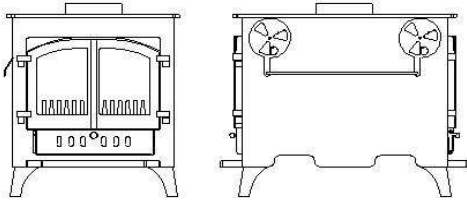

WOODWARM

SPECIFICATION SHEET

DOUBLE SIDED ENIGMA 8kw (Total Output 14kw)

Double Depth Flat Top

Double Depth Low Canopy

Dimensions (mm)

Stove Model	Overall Height	Overall Width	Overall Depth	Flue Outlet Size
Double Depth Flat Top	648	580	836	178
Double Depth Low Canopy	813	612	836	178

Maximum Log Length	600
---------------------------	-----

The standard finish for the above stove is metallic black, although the following finishes are also available from the factory:

Rich Brown Metallic, Honey Glow Brown, Blue Metallic and Forest Green.

(Ask your Dealer for a colour chart).

Accessories available are as follows:

- 50mm legs,
- 100mm legs,
- 200 mm high plinth,
- 200mm high pedestal.

Your Dealer Details
Stoves & Spares
Little Always
Wheatcroft Farm
Cullompton
Devon EX15 1RA
Tel:- 01884 335 59
www.woodwarm.co.uk