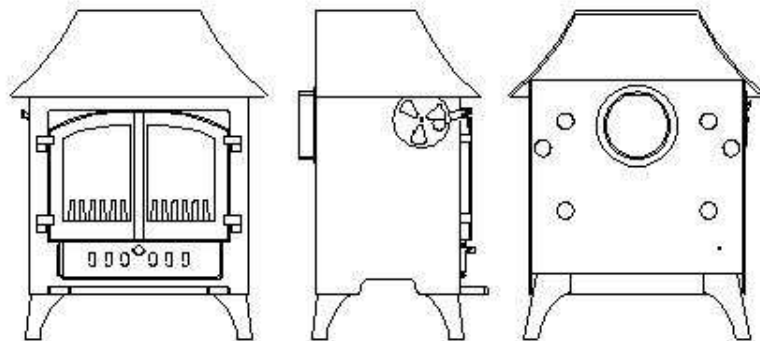

WOODWARM

SPECIFICATION SHEET

Enigma 8 kw

Flat Top

Low Canopy

Dimensions (mm)

Overall Height		Overall Width		Overall Depth		Flue Outlet Size
Flat Top	648	Flat Top	575	Flat Top	425	152
Low Canopy	813	Low Canopy	640	Low Canopy	425	152
Top Flue Centre				Boiler Output in BTUs	Room Output	
Flat Top	115			5-10,000 - Steel Slab	6.2 kw	
Low Canopy	110			5-10,000 Stainless Steel Slab	6.2 kw	
Rear Height Flue Centre	526			15-21,000 - Steel Baffle/Back	4.9 kw	
Maximum Log Length	368			25,000 - Steel Split Saddle	3.4 kw	

The standard finish for the above stove is metallic black, although the following finishes are also available from the factory:

Rich Brown Metallic, Honey Glow Brown, Blue Metallic and Forest Green.
(Ask your Dealer for a colour chart).