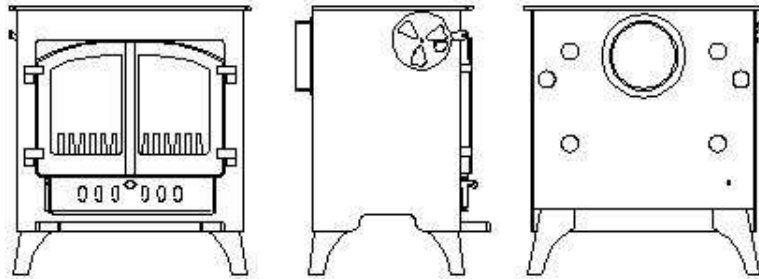

WOODWARM

SPECIFICATION SHEET

Enigma 8 kw

Flat Top

Low Canopy

Dimensions (mm)

Overall Height		Overall Width		Overall Depth		Flue Outlet Size
Flat Top	648	Flat Top	575	Flat Top	425	152
Low Canopy	813	Low Canopy	640	Low Canopy	425	152
Top Flue Centre				Boiler Output in BTUs	Room Output	
Flat Top	115			5-10,000 - Steel Slab	6.2 kw	
Low Canopy	110			5-10,000 Stainless Steel Slab	6.2 kw	
Rear Height Flue Centre	526			15-21,000 - Steel Baffle/Back	4.9 kw	
Maximum Log Length	368			25,000 - Steel Split Saddle	3.4 kw	

The standard finish for the above stove is metallic black, although the following finishes are also available from the factory:

Rich Brown Metallic, Honey Glow Brown, Blue Metallic and Forest Green.
(Ask your Dealer for a colour chart).