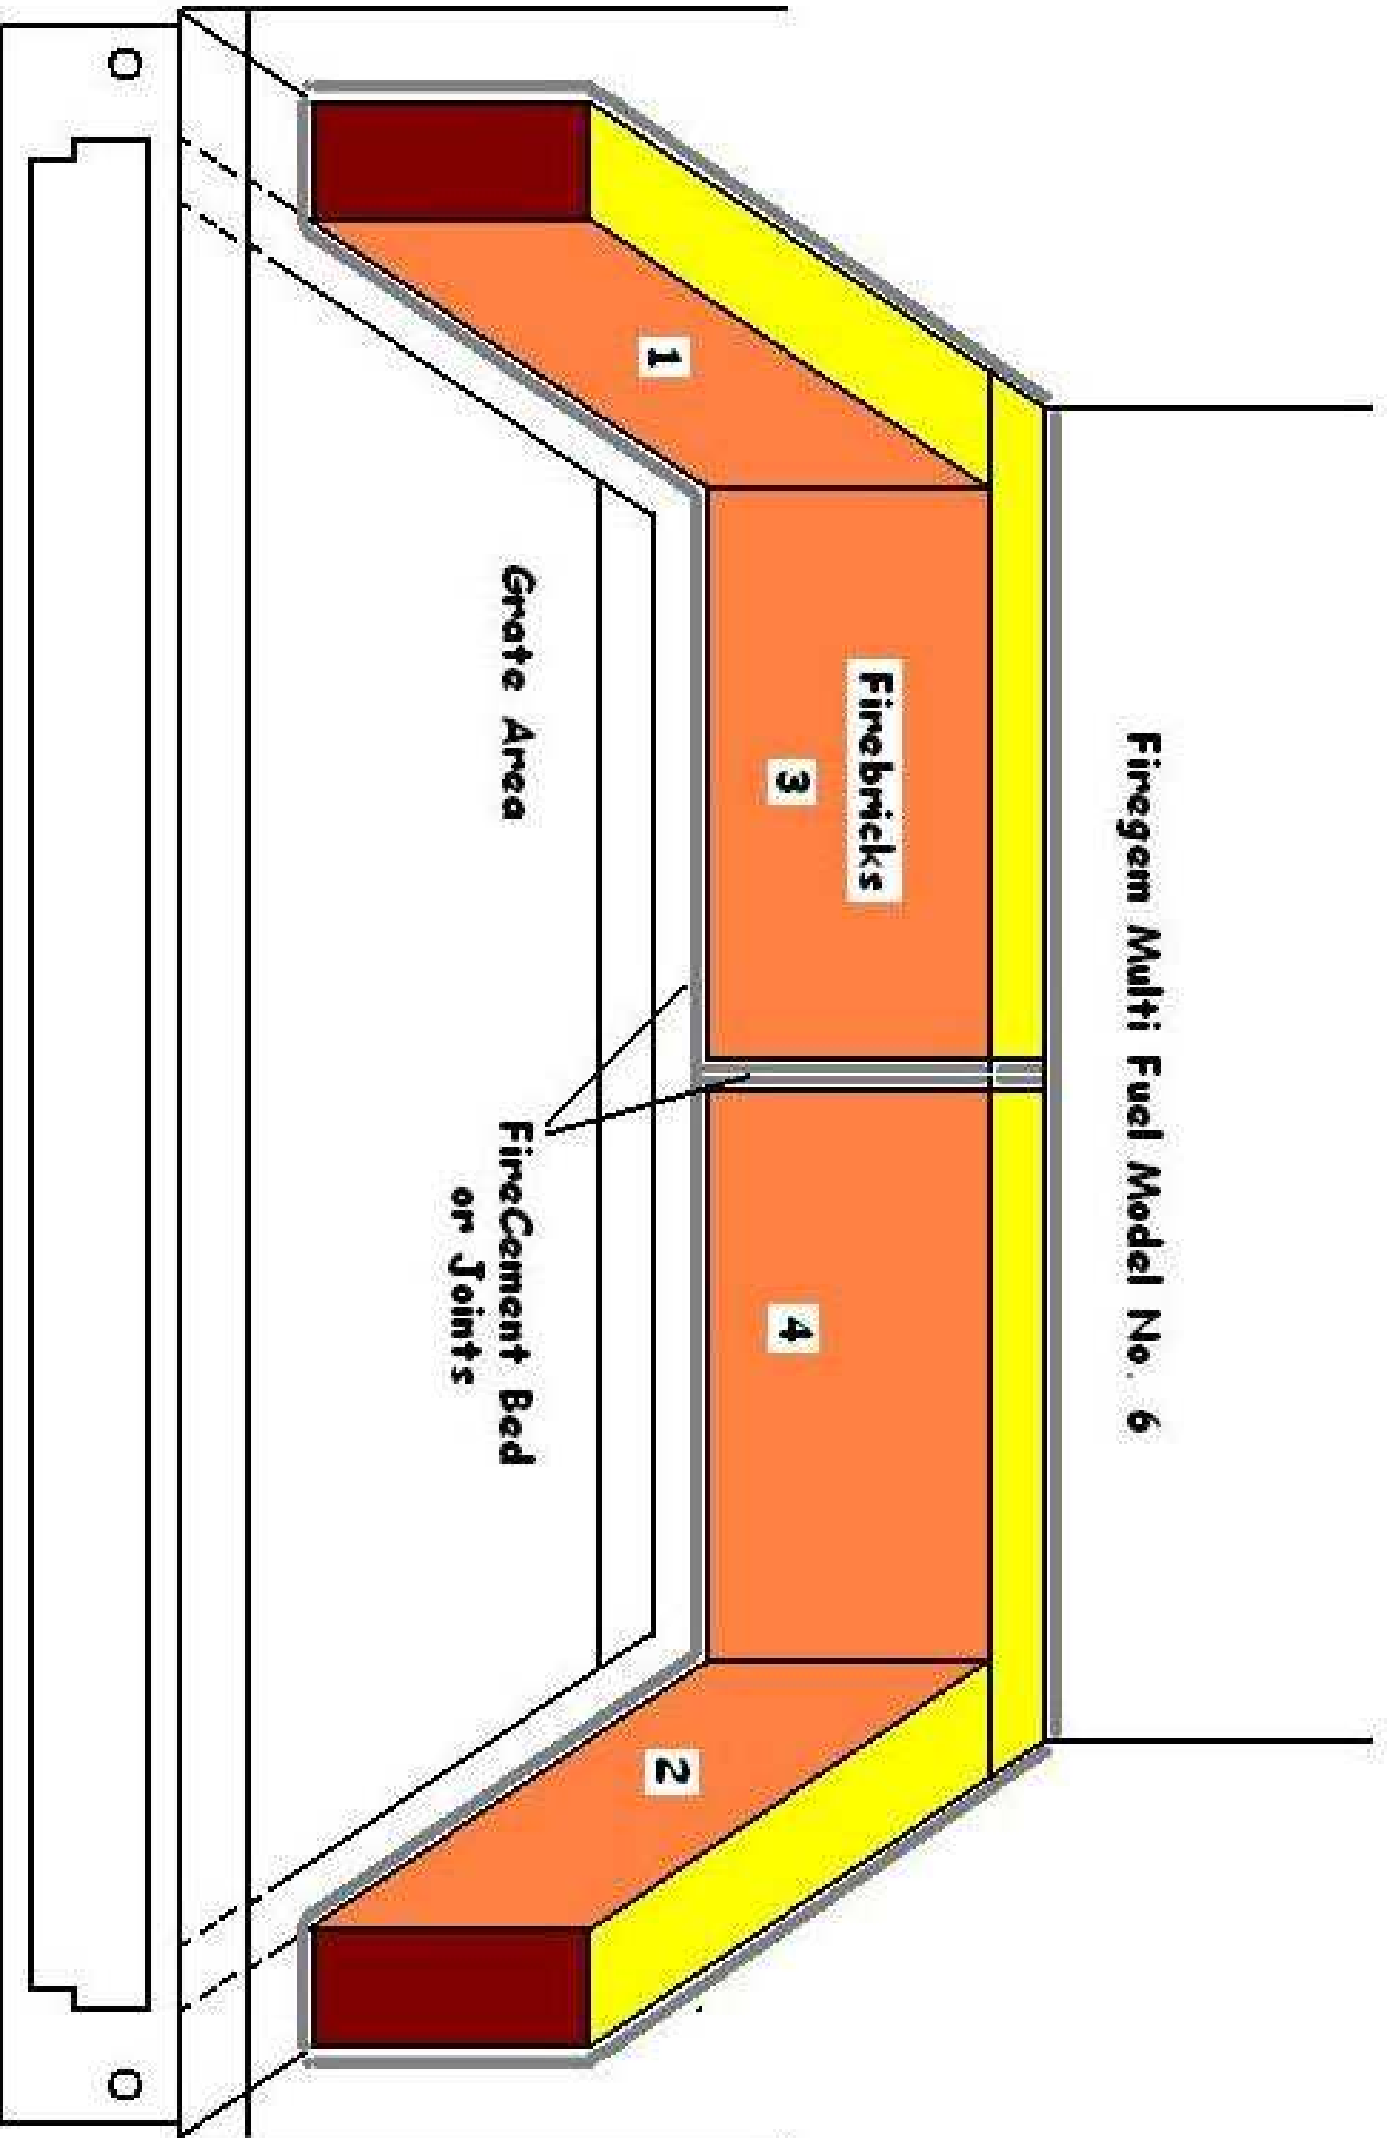

Firebug Multi Fuel Model No. 4

Firegem Multi Fuel Model No. 6

Fireplace Multi Fuel Model No. 7

FineQueen MK 1/2/3 Model No. 16kw
Brick Sizes 5 Full 1" Splits & 2 @ 3.5"