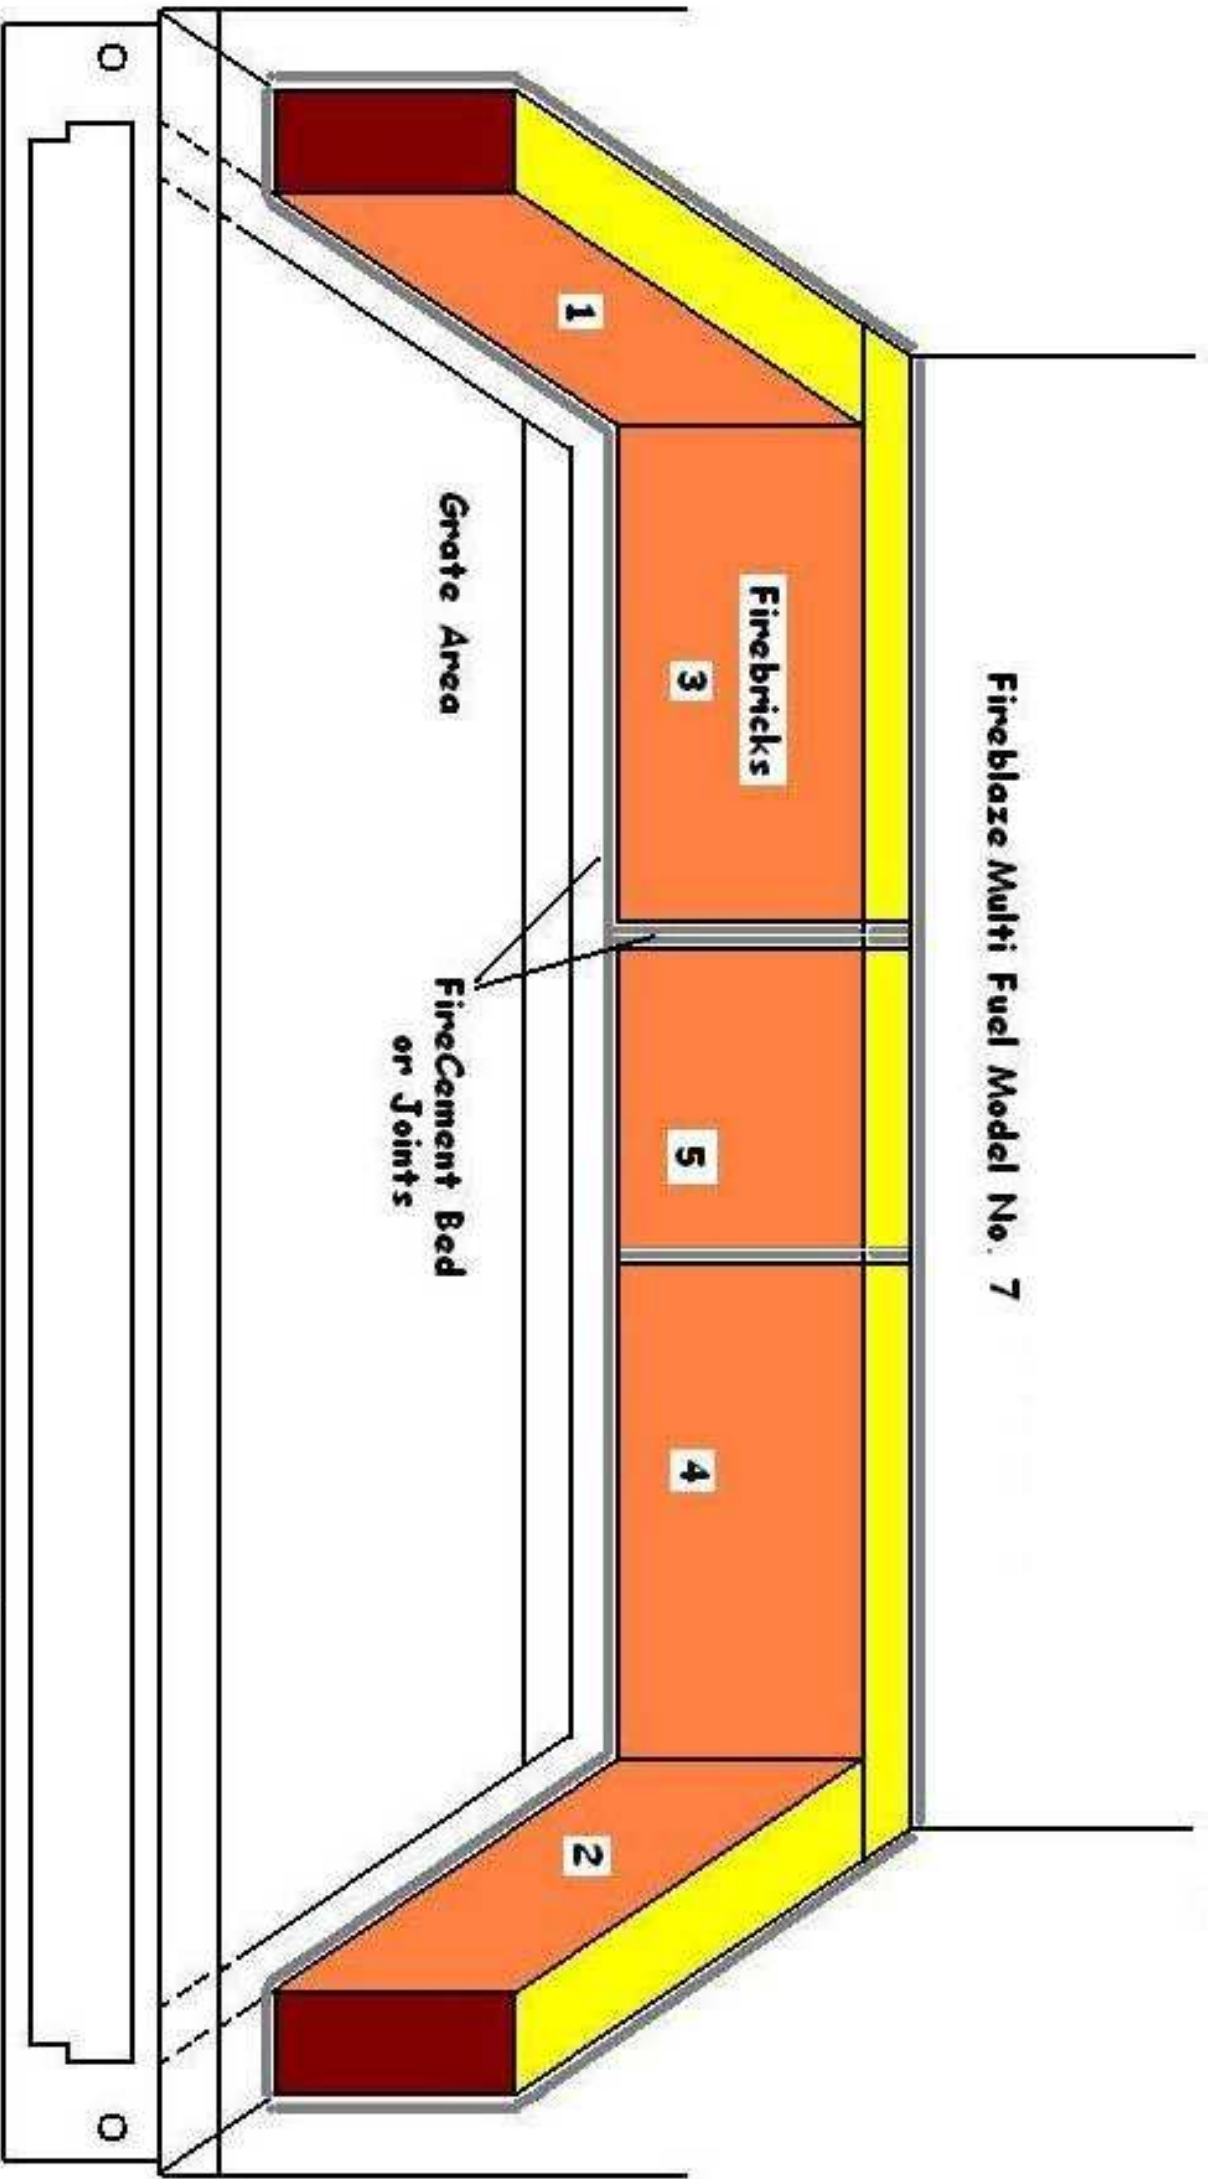

Firebug Multi Fuel Model No. 4

Firegem Multi Fuel Model No. 6

Fireplace Multi Fuel Model No. 7

FineQueen MK 1/2/3 Model No. 16kw
Brick Sizes 5 Full 1" Splits & 2 @ 3.5"