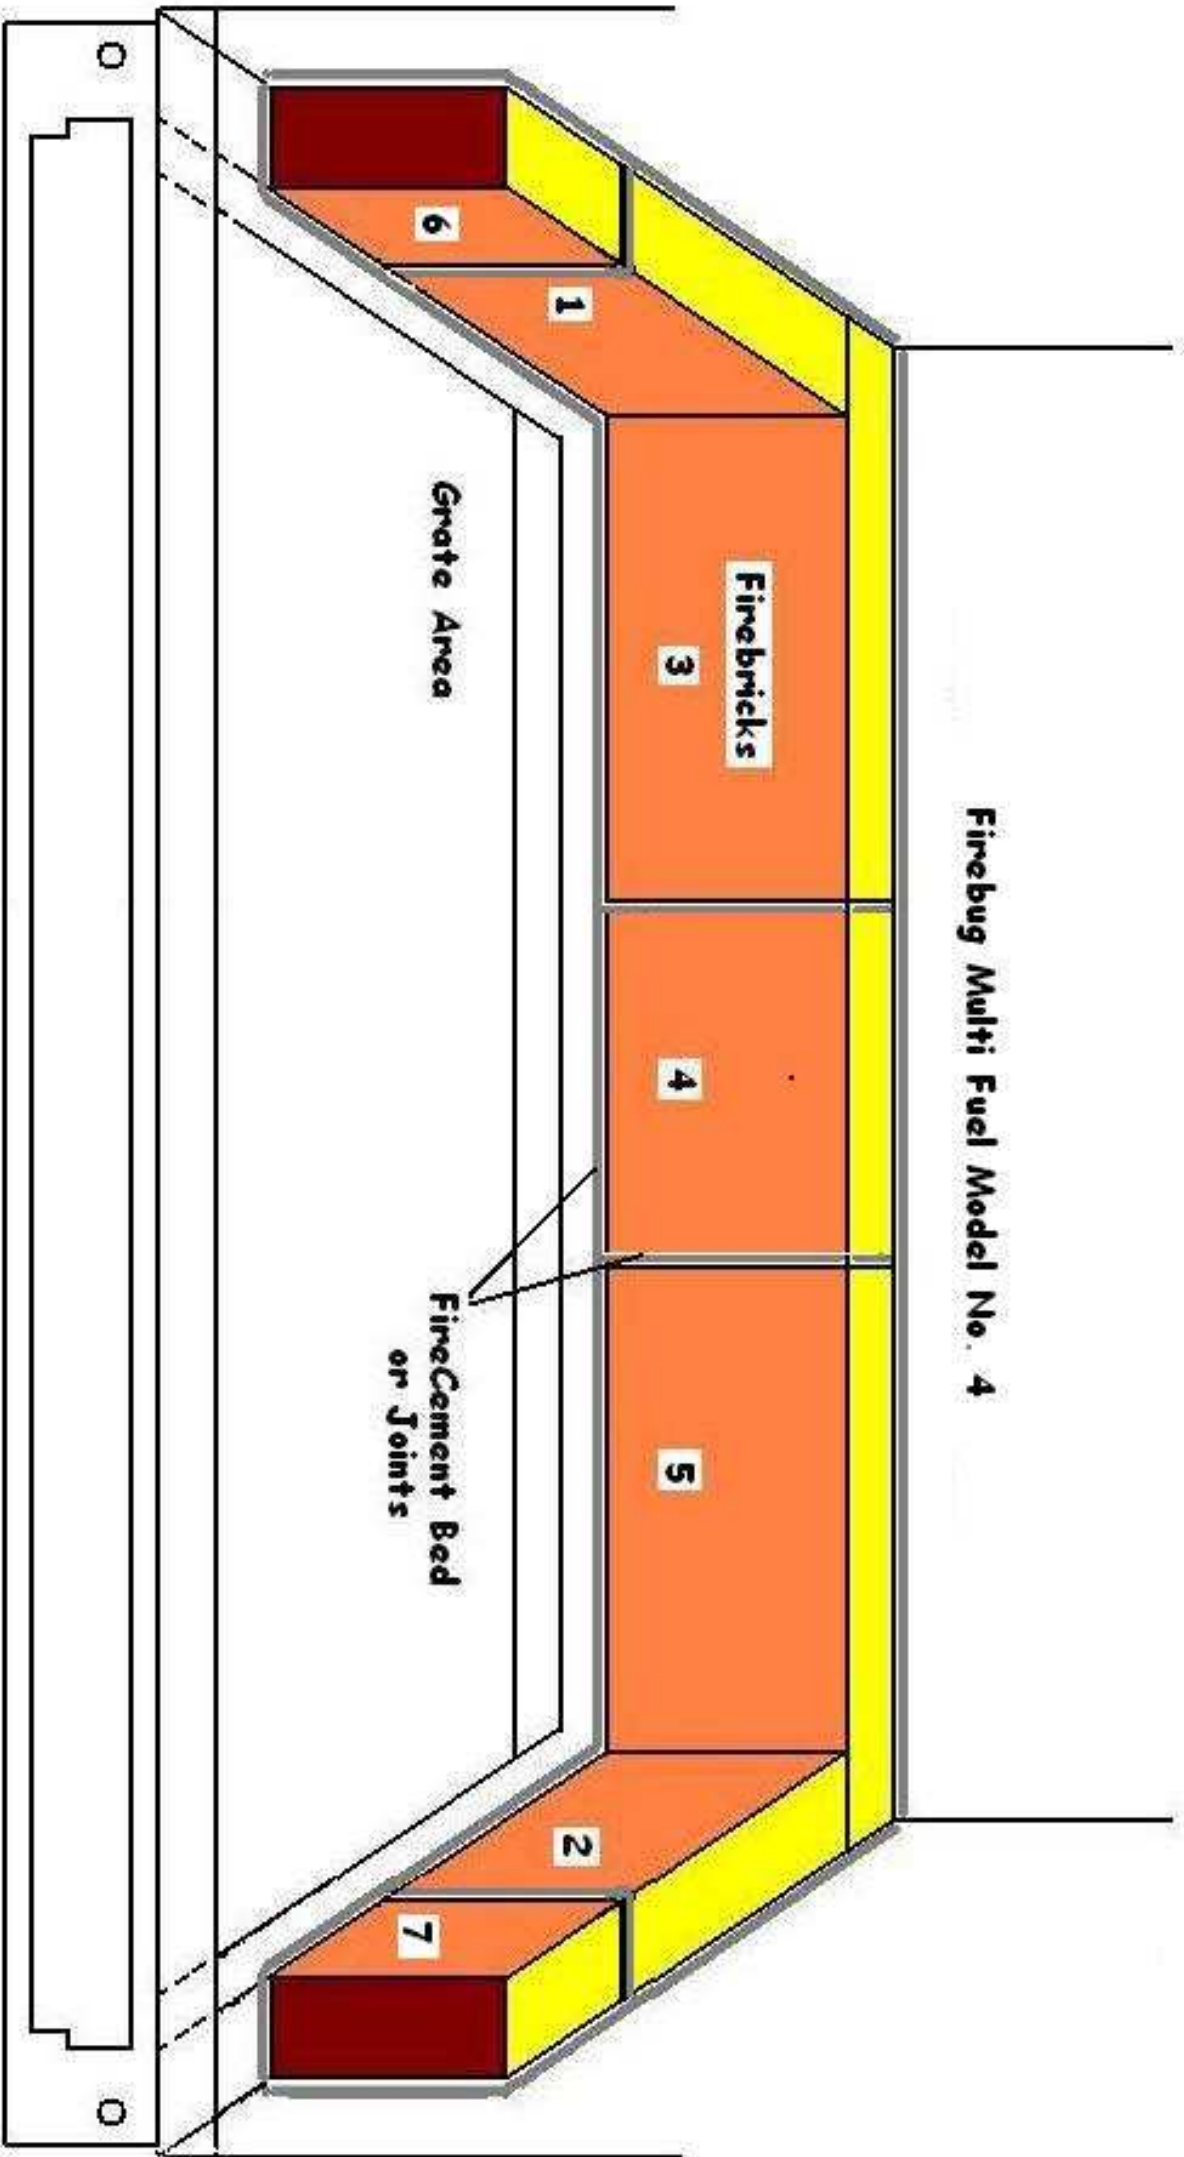

Firebug Multi Fuel Model No. 4

Firegem Multi Fuel Model No. 6

Fireplace Multi Fuel Model No. 7

FineQueen MK 1/2/3 Model No. 16kw
Brick Sizes 5 Full 1" Splits & 2 @ 3.5"