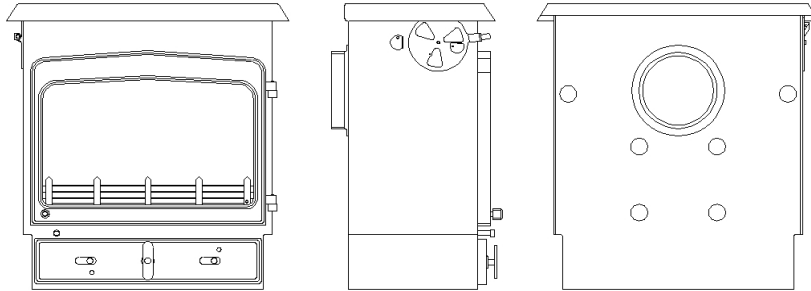

WOODWARM

SPECIFICATION SHEET

FIREVIEW 10 kw Plus Slender Based on 12KW Plus Model

Flat Top

Dimensions (mm)

Overall Height		Overall Width		Overall Depth		Flue Outlet Size
Flat Top	710	Flat Top	675	Flat Top	356	171

Top Flue Centre	
Flat Top	131
Rear Flue Height Centre	460
Maximum Log Length	483

Boiler Outputs in BTU's	Output
4>8,000 Slab Boiler	8 kw
10>20,000 Slab Boiler	5.2 kw
13>27,000 Slab Boiler	4.5 kw

The standard finish for the above stove is metallic black, although the following finishes are also available from the factory: