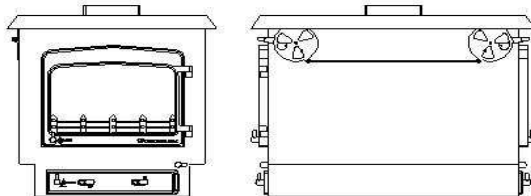

WOODWARM

**SPECIFICATION SHEET
DOUBLE SIDED FIREVIEW 12kw**

Single Depth Flat Top

Single Depth Low Canopy

Double Depth Flat Top

Double Depth Low Canopy

Dimensions (mm)

	Overall Height	Overall Width	Overall Depth	Flue Outlet Size
Single Depth Flat Top	683	690	500	178
Single Depth Low Canopy	940	750	565	178
Double Depth Flat Top	683	700	910	178
Double Depth Low Canopy	940	750	970	178

Maximum Log Length	Single Depth - 490
	Double Depth - 680

The standard finish for the above stove is metallic black, although the following finishes are also available from the factory:

Rich Brown Metallic, Honey Glow Brown, Blue Metallic and Forest Green.
(Ask your Dealer for a colour chart).

Accessories available are as follows:

Legs 50,75,100,125,150mm

200 mm high plinth,

200mm high pedestal.

Your Dealer Details
Stoves & Spares
Little Always
Wheatcroft Farm
Cullompton
Devon EX15 1RA
Tel:- 01884 335 59
www.woodwarm.co.uk