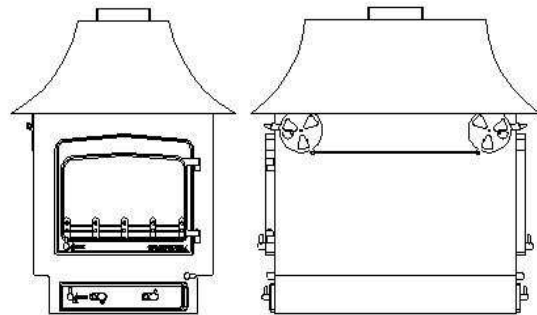

WOODWARM

**SPECIFICATION SHEET
DOUBLE SIDED FIREVIEW 12kw**

Single Depth Flat Top

Single Depth Low Canopy

Double Depth Flat Top

Double Depth Low Canopy

Dimensions (mm)

	Overall Height	Overall Width	Overall Depth	Flue Outlet Size
Single Depth Flat Top	683	690	500	178
Single Depth Low Canopy	940	750	565	178
Double Depth Flat Top	683	700	910	178
Double Depth Low Canopy	940	750	970	178

Maximum Log Length	Single Depth - 490
	Double Depth - 680

The standard finish for the above stove is metallic black, although the following finishes are also available from the factory:

Rich Brown Metallic, Honey Glow Brown, Blue Metallic and Forest Green.
(Ask your Dealer for a colour chart).

Accessories available are as follows:

Legs 50,75,100,125,150mm

200 mm high plinth,

200mm high pedestal.

Your Dealer Details
Stoves & Spares
Little Always
Wheatcroft Farm
Cullompton
Devon EX15 1RA
Tel:- 01884 335 59
www.woodwarm.co.uk