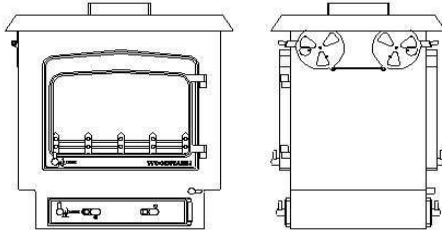

WOODWARM

**SPECIFICATION SHEET
DOUBLE SIDED FIREVIEW 12kw**

Single Depth Flat Top

Single Depth Low Canopy

Double Depth Flat Top

Double Depth Low Canopy

Dimensions (mm)

	Overall Height	Overall Width	Overall Depth	Flue Outlet Size
Single Depth Flat Top	683	690	500	178
Single Depth Low Canopy	940	750	565	178
Double Depth Flat Top	683	700	910	178
Double Depth Low Canopy	940	750	970	178

Maximum Log Length	Single Depth - 490
	Double Depth - 680

The standard finish for the above stove is metallic black, although the following finishes are also available from the factory:

Rich Brown Metallic, Honey Glow Brown, Blue Metallic and Forest Green.
(Ask your Dealer for a colour chart).

Accessories available are as follows:

Legs 50,75,100,125,150mm

200 mm high plinth,

200mm high pedestal.

Your Dealer Details
Stoves & Spares
Little Always
Wheatcroft Farm
Cullompton
Devon EX15 1RA
Tel:- 01884 335 59
www.woodwarm.co.uk