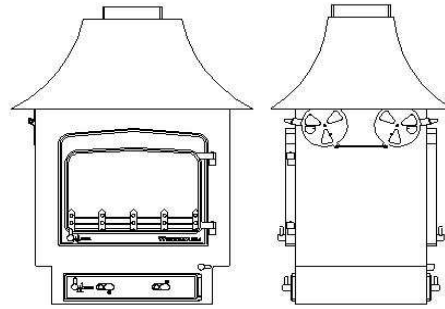

WOODWARM

**SPECIFICATION SHEET
DOUBLE SIDED FIREVIEW 12kw**

Single Depth Flat Top

Single Depth Low Canopy

Double Depth Flat Top

Double Depth Low Canopy

Dimensions (mm)

	Overall Height	Overall Width	Overall Depth	Flue Outlet Size
Single Depth Flat Top	683	690	500	178
Single Depth Low Canopy	940	750	565	178
Double Depth Flat Top	683	700	910	178
Double Depth Low Canopy	940	750	970	178

Maximum Log Length	Single Depth - 490
	Double Depth - 680

The standard finish for the above stove is metallic black, although the following finishes are also available from the factory:

Rich Brown Metallic, Honey Glow Brown, Blue Metallic and Forest Green.
(Ask your Dealer for a colour chart).

Accessories available are as follows:

Legs 50,75,100,125,150mm

200 mm high plinth,

200mm high pedestal.

Your Dealer Details
Stoves & Spares
Little Always
Wheatcroft Farm
Cullompton
Devon EX15 1RA
Tel:- 01884 335 59
www.woodwarm.co.uk