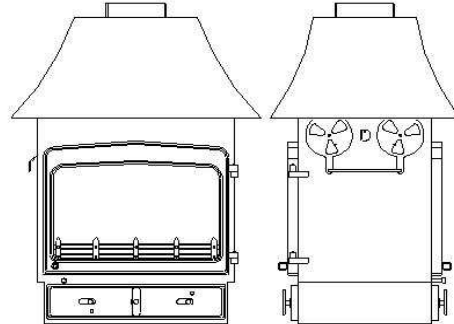

WOODWARM

SPECIFICATION SHEET

DOUBLE SIDED FIREVIEW 12kw Plus

Single Depth Flat Top

Single Depth Low Canopy

Double Depth Flat Top

Double Depth Low Canopy

Dimensions (mm)

	Overall Height	Overall Width	Overall Depth	Flue Outlet Size
Single Depth Flat Top	683	690	510	178
Single Depth Low Canopy	940	750	565	178
Double Depth Flat Top	683	700	920	178
Double Depth Low Canopy	940	750	970	178

Maximum Log Length	Single Depth - 490
	Double Depth - 690

The standard finish for the above stove is metallic black, although the following finishes are also available from the factory:

Rich Brown Metallic, Honey Glow Brown, Blue Metallic and Forest Green.
(Ask your Dealer for a colour chart).