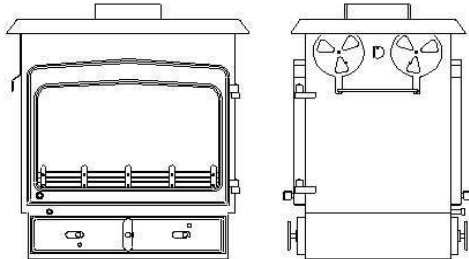

WOODWARM

SPECIFICATION SHEET

DOUBLE SIDED FIREVIEW 12kw Plus

Single Depth Flat Top

Single Depth Low Canopy

Double Depth Flat Top

Double Depth Low Canopy

Dimensions (mm)

	Overall Height	Overall Width	Overall Depth	Flue Outlet Size
Single Depth Flat Top	683	690	510	178
Single Depth Low Canopy	940	750	565	178
Double Depth Flat Top	683	700	920	178
Double Depth Low Canopy	940	750	970	178

Maximum Log Length	Single Depth - 490
	Double Depth - 690

The standard finish for the above stove is metallic black, although the following finishes are also available from the factory:

Rich Brown Metallic, Honey Glow Brown, Blue Metallic and Forest Green.
(Ask your Dealer for a colour chart).