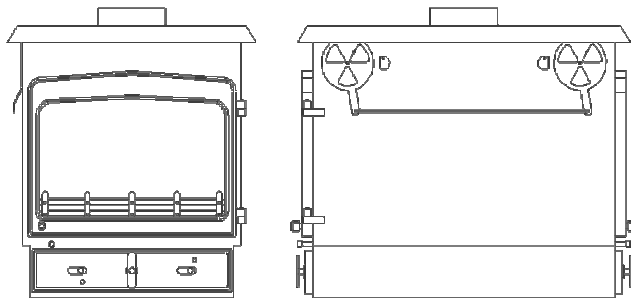

WOODWARM

SPECIFICATION SHEET

DOUBLE SIDED FIREVIEW 12kw Plus

Single Depth Flat Top

Single Depth Low Canopy

Double Depth Flat Top

Double Depth Low Canopy

Dimensions (mm)

	Overall Height	Overall Width	Overall Depth	Flue Outlet Size
Single Depth Flat Top	683	690	510	178
Single Depth Low Canopy	940	750	565	178
Double Depth Flat Top	683	700	920	178
Double Depth Low Canopy	940	750	970	178

Maximum Log Length	Single Depth - 490
	Double Depth - 690

The standard finish for the above stove is metallic black, although the following finishes are also available from the factory:

Rich Brown Metallic, Honey Glow Brown, Blue Metallic and Forest Green.
(Ask your Dealer for a colour chart).