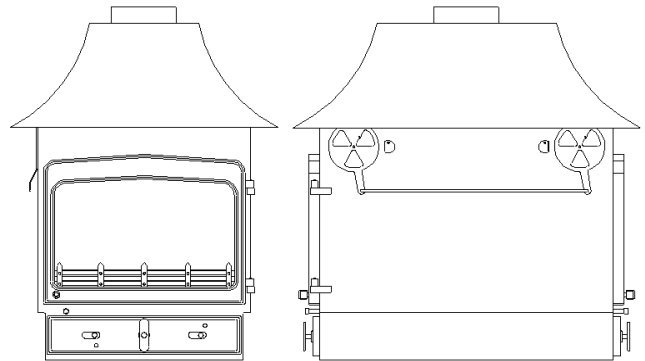

WOODWARM

SPECIFICATION SHEET

DOUBLE SIDED FIREVIEW 12kw Plus

Single Depth Flat Top

Single Depth Low Canopy

Double Depth Flat Top

Double Depth Low Canopy

Dimensions (mm)

	Overall Height	Overall Width	Overall Depth	Flue Outlet Size
Single Depth Flat Top	683	690	510	178
Single Depth Low Canopy	940	750	565	178
Double Depth Flat Top	683	700	920	178
Double Depth Low Canopy	940	750	970	178

Maximum Log Length	Single Depth - 490
	Double Depth - 690

The standard finish for the above stove is metallic black, although the following finishes are also available from the factory:

Rich Brown Metallic, Honey Glow Brown, Blue Metallic and Forest Green.
(Ask your Dealer for a colour chart).