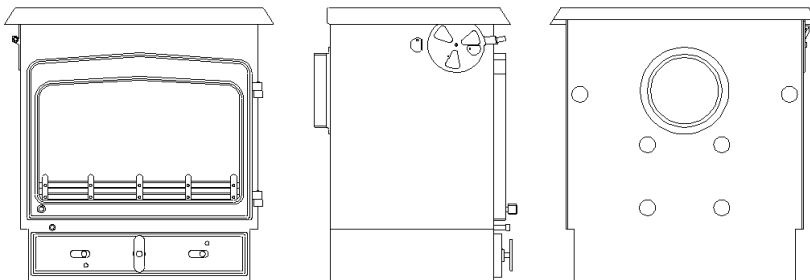

WOODWARM

**SPECIFICATION SHEET
FIREVIEW 12 kw PLUS**

Flat Top

Low Canopy

High Canopy

Dimensions (mm)

Overall Height		Overall Width		Overall Depth		Flue Outlet Size
Flat Top	710	Flat Top	675	Flat Top	457	178
Low Canopy	960	Low Canopy	750	Low Canopy	498	178
High Canopy	1075	High Canopy	748	High Canopy	486	178

Top Flue Centre	
Flat Top	156
Low Canopy	118
High Canopy	118
Rear Flue Height Centre	480
Maximum Log Length	483

With Roof Boiler

Boiler Outputs in BTU's	Room Output
4>8,000 Slab Boiler	10.0 kw
10>20,000 Slab Boiler	7.2 kw
13>27,000 Slab Boiler	6.5 kw
35,000 Split Saddle	5.8 kw
45,000 BTU's to water	2.60 kw