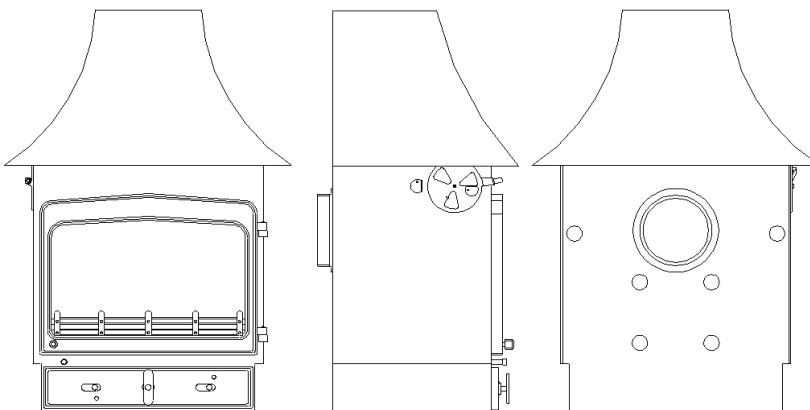

WOODWARM

**SPECIFICATION SHEET
FIREVIEW 12 kw PLUS**

Flat Top

Low Canopy

High Canopy

Dimensions (mm)

Overall Height		Overall Width		Overall Depth		Flue Outlet Size
Flat Top	710	Flat Top	675	Flat Top	457	178
Low Canopy	960	Low Canopy	750	Low Canopy	498	178
High Canopy	1075	High Canopy	748	High Canopy	486	178

Top Flue Centre	
Flat Top	156
Low Canopy	118
High Canopy	118
Rear Flue Height Centre	480
Maximum Log Length	483

With Roof Boiler

Boiler Outputs in BTU's	Room Output
4>8,000 Slab Boiler	10.0 kw
10>20,000 Slab Boiler	7.2 kw
13>27,000 Slab Boiler	6.5 kw
35,000 Split Saddle	5.8 kw
45,000 BTU's to water	2.60 kw