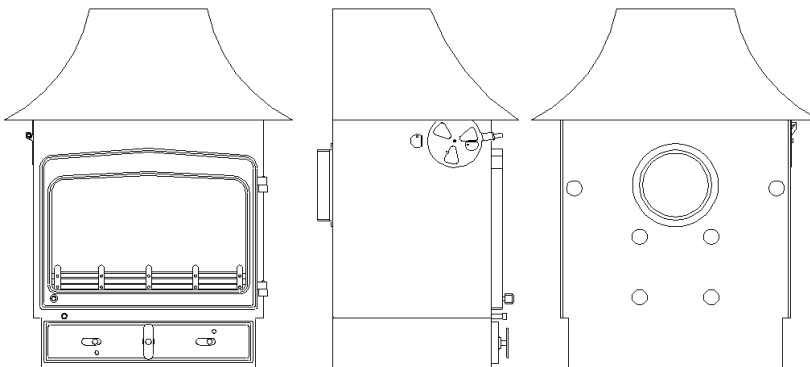

WOODWARM

**SPECIFICATION SHEET
FIREVIEW 12 kw PLUS**

Flat Top

Low Canopy

High Canopy

Dimensions (mm)

Overall Height		Overall Width		Overall Depth		Flue Outlet Size
Flat Top	710	Flat Top	675	Flat Top	457	178
Low Canopy	960	Low Canopy	750	Low Canopy	498	178
High Canopy	1075	High Canopy	748	High Canopy	486	178

Top Flue Centre	
Flat Top	156
Low Canopy	118
High Canopy	118
Rear Flue Height Centre	480
Maximum Log Length	483

With Roof Boiler

Boiler Outputs in BTU's	Room Output
4>8,000 Slab Boiler	10.0 kw
10>20,000 Slab Boiler	7.2 kw
13>27,000 Slab Boiler	6.5 kw
35,000 Split Saddle	5.8 kw
45,000 BTU's to water	2.60 kw