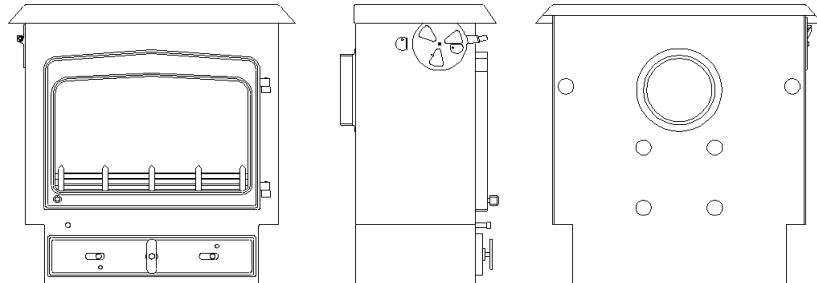

WOODWARM

SPECIFICATION SHEET

FIREVIEW 14 kw Slender based on 16KW

Flat Top

Dimensions (mm)

Overall Height	Overall Width	Overall Depth	Flue Outlet Size
Flat Top	Flat Top	Flat Top	
750	740	362	178

Top Flue Centre	
Flat Top	131
Rear Flue Height Centre	460
Maximum Log Length	540

Boiler Outputs in BTU's	Room Output
4>8,000 Slab Boiler	11.5 kw
10>20,000 Slab Boiler	9.5 kw
13>27,000 Slab Boiler	6.5 kw

The standard finish for the above stove is metallic black, although the following finishes are also available from the factory:

Rich Brown Metallic, Honey Glow Brown, Blue Metallic and Forest Green.
(Ask your Dealer for a colour chart).

Accessories available are as follows:

- Legs 50,75,100,125,150mm
- 200 mm high plinth,
- 200mm high pedestal.