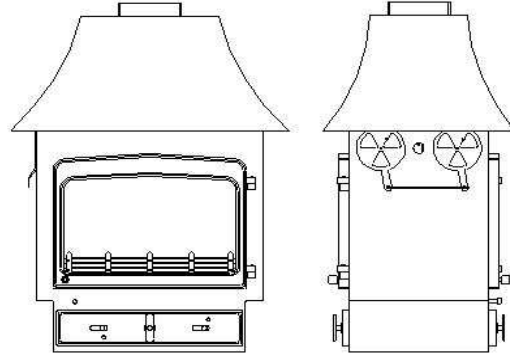

WOODWARM

SPECIFICATION SHEET

DOUBLE SIDED FIREVIEW 16kw

Single Depth Low Canopy

Single Depth Flat Top

Double Depth Low Canopy

Double Depth Flat Top

Dimensions (mm)

| | Overall Height | Overall Width | Overall Depth | Flue Outlet Size |
|-------------------------|-----------------------|----------------------|----------------------|-------------------------|
| Single Depth Flat Top | 785 | 740 | 485 | 178 |
| Single Depth Low Canopy | 1100 | 805 | 555 | 178 |
| Double Depth Flat Top | 785 | 740 | 875 | 178 |
| Double Depth Low Canopy | 1100 | 805 | 950 | 178 |

| | |
|---------------------------|--------------------|
| Maximum Log Length | Single Depth - 560 |
| | Double Depth - 660 |

The standard finish for the above stove is metallic black, although the following finishes are also available from the factory: