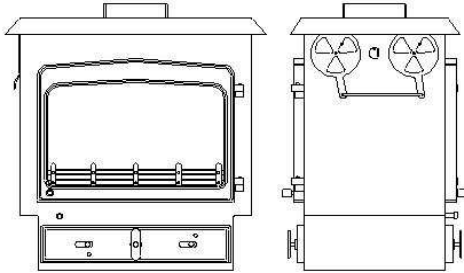

WOODWARM

SPECIFICATION SHEET

DOUBLE SIDED FIREVIEW 16kw

Single Depth Low Canopy

Single Depth Flat Top

Double Depth Low Canopy

Double Depth Flat Top

Dimensions (mm)

| | Overall Height | Overall Width | Overall Depth | Flue Outlet Size |
|-------------------------|-----------------------|----------------------|----------------------|-------------------------|
| Single Depth Flat Top | 785 | 740 | 485 | 178 |
| Single Depth Low Canopy | 1100 | 805 | 555 | 178 |
| Double Depth Flat Top | 785 | 740 | 875 | 178 |
| Double Depth Low Canopy | 1100 | 805 | 950 | 178 |

| | |
|---------------------------|--------------------|
| Maximum Log Length | Single Depth - 560 |
| | Double Depth - 660 |

The standard finish for the above stove is metallic black, although the following finishes are also available from the factory: