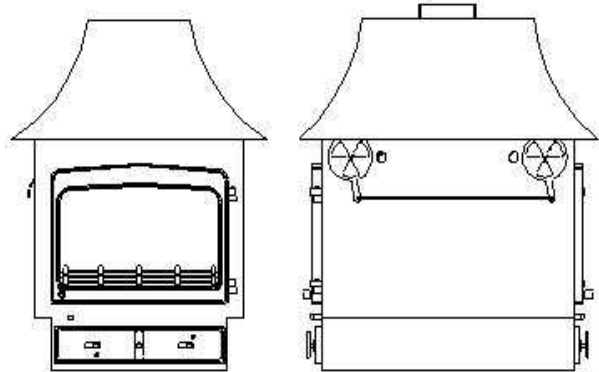

WOODWARM

SPECIFICATION SHEET

DOUBLE SIDED FIREVIEW 16kw

Single Depth Low Canopy

Single Depth Flat Top

Double Depth Low Canopy

Double Depth Flat Top

Dimensions (mm)

| | Overall Height | Overall Width | Overall Depth | Flue Outlet Size |
|-------------------------|-----------------------|----------------------|----------------------|-------------------------|
| Single Depth Flat Top | 785 | 740 | 485 | 178 |
| Single Depth Low Canopy | 1100 | 805 | 555 | 178 |
| Double Depth Flat Top | 785 | 740 | 875 | 178 |
| Double Depth Low Canopy | 1100 | 805 | 950 | 178 |

| | |
|---------------------------|--------------------|
| Maximum Log Length | Single Depth - 560 |
| | Double Depth - 660 |

The standard finish for the above stove is metallic black, although the following finishes are also available from the factory: