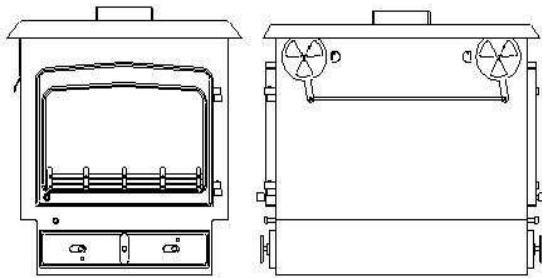

WOODWARM

SPECIFICATION SHEET

DOUBLE SIDED FIREVIEW 16kw

Single Depth Low Canopy

Single Depth Flat Top

Double Depth Low Canopy

Double Depth Flat Top

Dimensions (mm)

| | Overall Height | Overall Width | Overall Depth | Flue Outlet Size |
|-------------------------|-----------------------|----------------------|----------------------|-------------------------|
| Single Depth Flat Top | 785 | 740 | 485 | 178 |
| Single Depth Low Canopy | 1100 | 805 | 555 | 178 |
| Double Depth Flat Top | 785 | 740 | 875 | 178 |
| Double Depth Low Canopy | 1100 | 805 | 950 | 178 |

| | |
|---------------------------|--------------------|
| Maximum Log Length | Single Depth - 560 |
| | Double Depth - 660 |

The standard finish for the above stove is metallic black, although the following finishes are also available from the factory: