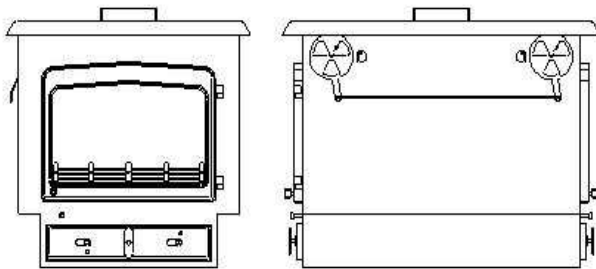

WOODWARM

SPECIFICATION SHEET

DOUBLE SIDED FIREVIEW 20kw

Single Depth Flat Top

Single Depth Low Canopy

Double Depth Flat Top

Double Depth Low Canopy

Dimensions (mm)

	Overall Height	Overall Width	Overall Depth	Flue Outlet Size
Single Depth Flat Top	786	790	580	178
Single Depth Low Canopy	1085	830	590	178
Double Depth Flat Top	786	790	1030	178
Double Depth Low Canopy	1085	830	1040	178

Maximum Log Length	Single Depth - 620
	Double Depth - 750

The standard finish for the above stove is metallic black, although the following finishes are also available from the factory:

Rich Brown Metallic, Honey Glow Brown, Blue Metallic and Forest Green.
(Ask your Dealer for a colour chart).