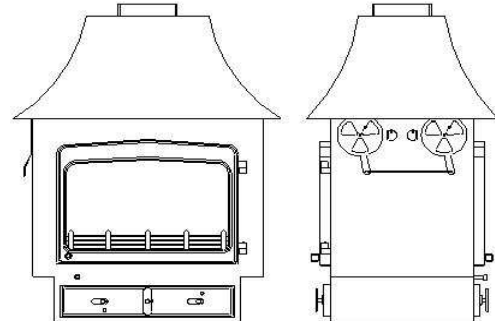

WOODWARM

SPECIFICATION SHEET

DOUBLE SIDED FIREVIEW 20kw

Single Depth Flat Top

Single Depth Low Canopy

Double Depth Flat Top

Double Depth Low Canopy

Dimensions (mm)

	Overall Height	Overall Width	Overall Depth	Flue Outlet Size
Single Depth Flat Top	786	790	580	178
Single Depth Low Canopy	1085	830	590	178
Double Depth Flat Top	786	790	1030	178
Double Depth Low Canopy	1085	830	1040	178

Maximum Log Length	Single Depth - 620
	Double Depth - 750

The standard finish for the above stove is metallic black, although the following finishes are also available from the factory:

Rich Brown Metallic, Honey Glow Brown, Blue Metallic and Forest Green.
(Ask your Dealer for a colour chart).