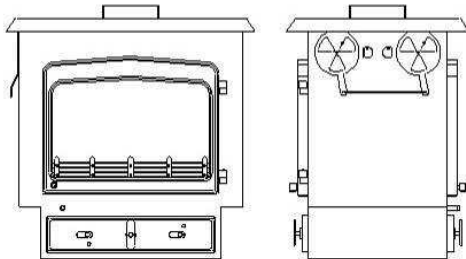

WOODWARM

SPECIFICATION SHEET

DOUBLE SIDED FIREVIEW 20kw

Single Depth Flat Top

Single Depth Low Canopy

Double Depth Flat Top

Double Depth Low Canopy

Dimensions (mm)

	Overall Height	Overall Width	Overall Depth	Flue Outlet Size
Single Depth Flat Top	786	790	580	178
Single Depth Low Canopy	1085	830	590	178
Double Depth Flat Top	786	790	1030	178
Double Depth Low Canopy	1085	830	1040	178

Maximum Log Length	Single Depth - 620
	Double Depth - 750

The standard finish for the above stove is metallic black, although the following finishes are also available from the factory:

Rich Brown Metallic, Honey Glow Brown, Blue Metallic and Forest Green.
(Ask your Dealer for a colour chart).