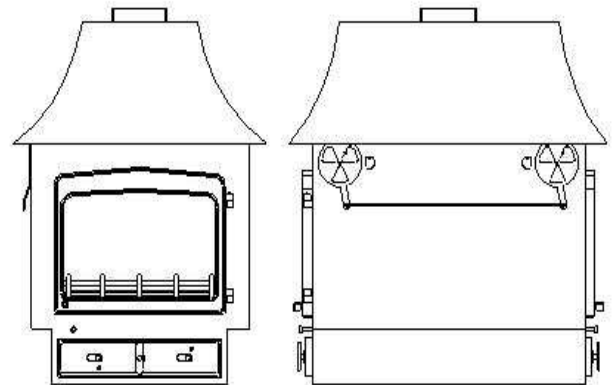

WOODWARM

SPECIFICATION SHEET

DOUBLE SIDED FIREVIEW 20kw

Single Depth Flat Top

Single Depth Low Canopy

Double Depth Flat Top

Double Depth Low Canopy

Dimensions (mm)

	Overall Height	Overall Width	Overall Depth	Flue Outlet Size
Single Depth Flat Top	786	790	580	178
Single Depth Low Canopy	1085	830	590	178
Double Depth Flat Top	786	790	1030	178
Double Depth Low Canopy	1085	830	1040	178

Maximum Log Length	Single Depth - 620
	Double Depth - 750

The standard finish for the above stove is metallic black, although the following finishes are also available from the factory:

Rich Brown Metallic, Honey Glow Brown, Blue Metallic and Forest Green.
(Ask your Dealer for a colour chart).