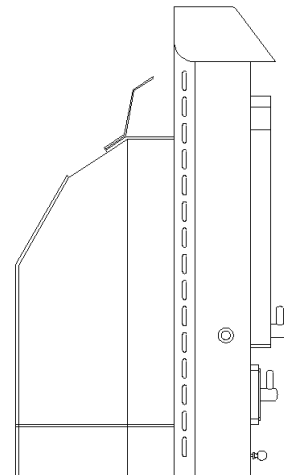

WOODWARM

**SPECIFICATION SHEET
FIREVIEW INSET 4 kw**

Flat Top

Low Canopy

Dimensions (mm)

Overall Height		Overall Width		Overall Depth
Flat Top	695	Flat Top	775	400
Low Canopy	825	Low Canopy	785	400
Rear Box				
Height	520			
Width	363			
Depth	240			
Designed to fit standard 406mm precast fire back				
Flue Outlet Size				
(if flue connected via optional factory fitted adaptor)				
Max. Log Length	260			