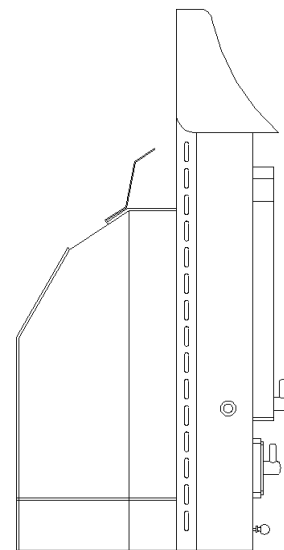

WOODWARM

**SPECIFICATION SHEET
FIREVIEW INSET 4 kw**

Flat Top

Low Canopy

Dimensions (mm)

Overall Height		Overall Width		Overall Depth
Flat Top	695	Flat Top	775	400
Low Canopy	825	Low Canopy	785	400
Rear Box				
Height	520			
Width	363			
Depth	240			
Designed to fit standard 406mm precast fire back				
Flue Outlet Size				
(if flue connected via optional factory fitted adaptor)				
Max. Log Length	260			