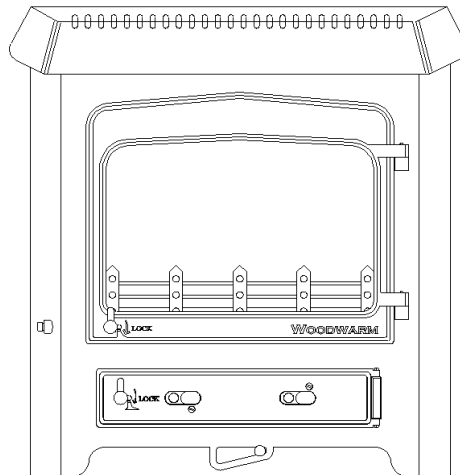

WOODWARM

**SPECIFICATION SHEET
FIREVIEW INSET 4 kw**

Flat Top

Low Canopy

Dimensions (mm)

Overall Height		Overall Width		Overall Depth
Flat Top	695	Flat Top	775	400
Low Canopy	825	Low Canopy	785	400
Rear Box				
Height	520			
Width	363			
Depth	240			
Designed to fit standard 406mm precast fire back				
Flue Outlet Size				
(if flue connected via optional factory fitted adaptor)				
Max. Log Length	260			