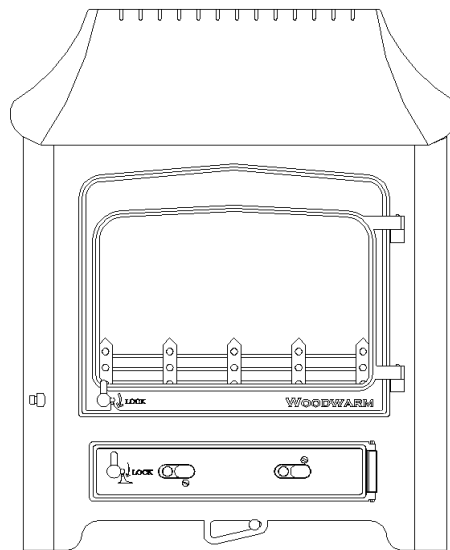

WOODWARM

**SPECIFICATION SHEET
FIREVIEW INSET 4 kw**

Flat Top

Low Canopy

Dimensions (mm)

Overall Height		Overall Width		Overall Depth
Flat Top	695	Flat Top	775	400
Low Canopy	825	Low Canopy	785	400
Rear Box				
Height	520			
Width	363			
Depth	240			
Designed to fit standard 406mm precast fire back				
Flue Outlet Size				
(if flue connected via optional factory fitted adaptor)				
Max. Log Length	260			