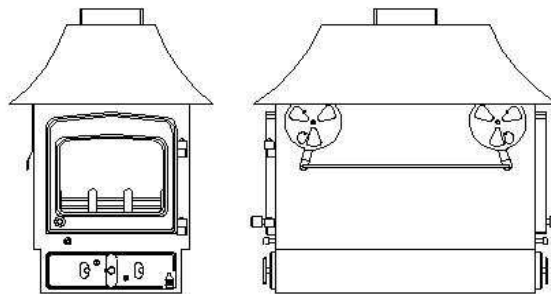

WOODWARM

SPECIFICATION SHEET

DOUBLE SIDED FIREVIEW 4.5 kw

Single Depth Profiled Flat Top

Double Depth Profiled Flat Top

Double Depth Low Canopy

Dimensions (mm)

	Overall Height	Overall Width	Overall Depth	Flue Outlet Size
Single Depth Profiled Flat Top	585	425	395	152
Double Depth Profiled Flat Top	565	425	710	152
Double Depth Low Canopy	725	510	750	152

Maximum Log Length	Single Depth - 300
	Double Depth - 530

The standard finish for the above stove is metallic black, although the following finishes are also available from the factory:

Rich Brown Metallic, Honey Glow Brown, Blue Metallic and Forest Green.

(Ask your Dealer for a colour chart).

Accessories available are as follows:

Legs 50,75,100,125,150mm

200 mm high plinth,

200mm high pedestal.

Your Dealer Details
Stoves & Spares
Little Always
Wheatcroft Farm
Cullompton
Devon EX15 1RA
Tel:- 01884 335 59
www.woodwarm.co.uk