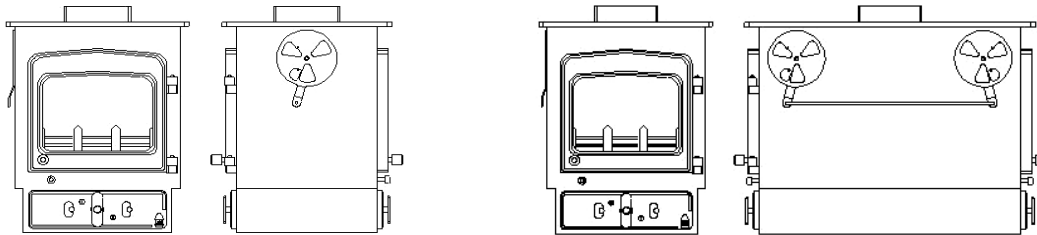

WOODWARM

SPECIFICATION SHEET

DOUBLE SIDED FIREVIEW 4.5 kw

Single Depth Profiled Flat Top

Double Depth Profiled Flat Top

Double Depth Low Canopy

Dimensions (mm)

	Overall Height	Overall Width	Overall Depth	Flue Outlet Size
Single Depth Profiled Flat Top	585	425	395	152
Double Depth Profiled Flat Top	565	425	710	152
Double Depth Low Canopy	725	510	750	152

Maximum Log Length	Single Depth - 300
	Double Depth - 530

The standard finish for the above stove is metallic black, although the following finishes are also available from the factory:

Rich Brown Metallic, Honey Glow Brown, Blue Metallic and Forest Green.

(Ask your Dealer for a colour chart).

Accessories available are as follows:

Legs 50,75,100,125,150mm

200 mm high plinth,

200mm high pedestal.

Your Dealer Details
Stoves & Spares
Little Always
Wheatcroft Farm
Cullompton
Devon EX15 1RA
Tel:- 01884 335 59
www.woodwarm.co.uk