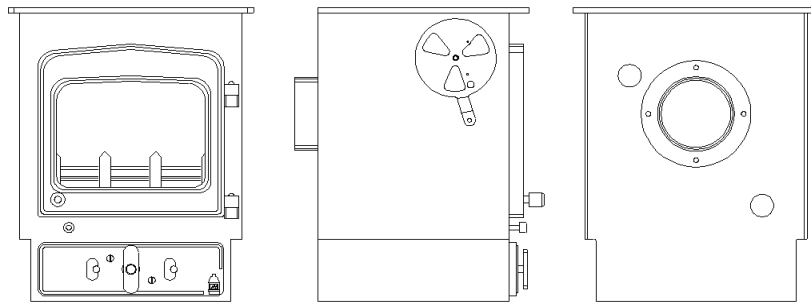

**WOODWARM**

**SPECIFICATION SHEET**

**FIREVIEW 4.5 kw**

**Flat Top**

**Low Canopy**

**Dimensions (mm)**

Overall Height		Overall Width		Overall Depth		Flue Outlet Size
Flat Top	523	Flat Top	423	Flat Top	365	127
Low Canopy	690	Low Canopy	458	Low Canopy	379	127

Top Flue Centre	
Flat Top	127
Low Canopy	105
Rear Flue Height Centre	337
Maximum Log Length	260

Boiler Outputs in BTU's	Room Output
3>6,000 Slab Boiler	3.5 kw

The standard finish for the above stove is metallic black, although the following finishes are also available from the factory:  
 Rich Brown Metallic, Honey Glow Brown, Blue Metallic and Forest Green.  
 (Ask your Dealer for a colour chart).

Accessories available are as follows:  
 Legs 50,75,100,125,150mm  
 200 mm high plinth,  
 200mm high pedestal.

**Your Dealer Details**  
 Stoves & Spares  
 Little Always  
 Wheatcroft Farm  
 Cullompton  
 Devon EX15 1RA  
 Tel:- 01884 335 59  
[www.woodwarm.co.uk](http://www.woodwarm.co.uk)