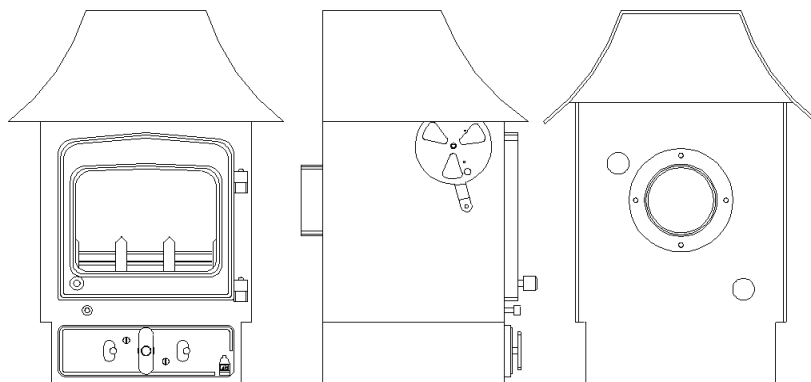

**WOODWARM**

**SPECIFICATION SHEET**

**FIREVIEW 4.5 kw**

**Flat Top**

**Low Canopy**

**Dimensions (mm)**

Overall Height		Overall Width		Overall Depth		Flue Outlet Size
Flat Top	523	Flat Top	423	Flat Top	365	127
Low Canopy	690	Low Canopy	458	Low Canopy	379	127

Top Flue Centre	
Flat Top	127
Low Canopy	105
Rear Flue Height Centre	337
Maximum Log Length	260

Boiler Outputs in BTU's	Room Output
3>6,000 Slab Boiler	3.5 kw

The standard finish for the above stove is metallic black, although the following finishes are also available from the factory:  
 Rich Brown Metallic, Honey Glow Brown, Blue Metallic and Forest Green.  
 (Ask your Dealer for a colour chart).

Accessories available are as follows:  
 Legs 50,75,100,125,150mm  
 200 mm high plinth,  
 200mm high pedestal.

**Your Dealer Details**  
 Stoves & Spares  
 Little Always  
 Wheatcroft Farm  
 Cullompton  
 Devon EX15 1RA  
 Tel:- 01884 335 59  
[www.woodwarm.co.uk](http://www.woodwarm.co.uk)