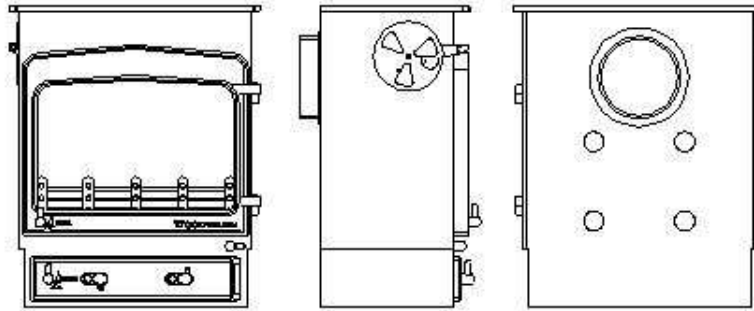

WOODWARM

**SPECIFICATION SHEET
FIREVIEW 5 kw Slender**

Profiled Flat Top

Flat Top

Low Canopy

Dimensions (mm)

Overall Height		Overall Width		Overall Depth		Flue Outlet Size
Flat Top	613	Flat Top	555	Flat Top	322	152
Low Canopy	830	Low Canopy	604	Low Canopy	331	152
Profiled Flat Top	605	Profiled Flat Top	505	Profiled Flat Top	302	152

Top Flue Centre	
Flat Top	131
Low Canopy	n/a
Profiled Flat Top	119
Rear Flue Height Centre	460
Maximum Log Length	368

Boiler Outputs in BTU's Room Output	
3>6,000 Slab Boiler	4.k w
10>20,000 Slab Boiler	3.3 kw