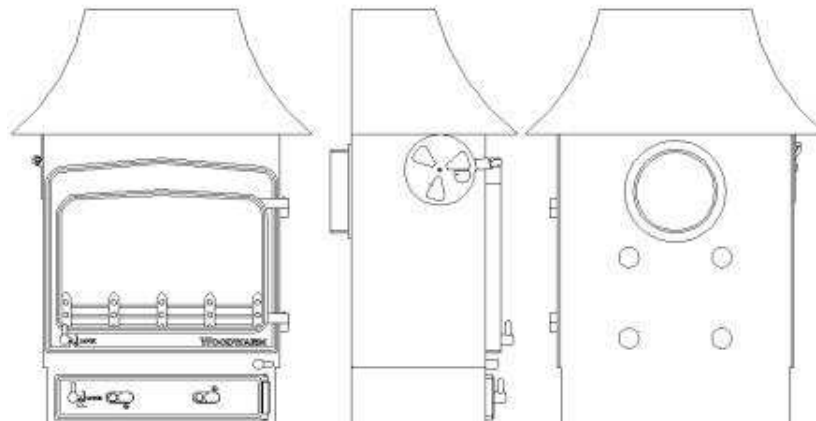

WOODWARM

**SPECIFICATION SHEET
FIREVIEW 5 kw Slender**

Profiled Flat Top

Flat Top

Low Canopy

Dimensions (mm)

Overall Height		Overall Width		Overall Depth		Flue Outlet Size
Flat Top	613	Flat Top	555	Flat Top	322	152
Low Canopy	830	Low Canopy	604	Low Canopy	331	152
Profiled Flat Top	605	Profiled Flat Top	505	Profiled Flat Top	302	152

Top Flue Centre	
Flat Top	131
Low Canopy	n/a
Profiled Flat Top	119
Rear Flue Height Centre	460
Maximum Log Length	368

Boiler Outputs in BTU's Room Output	
3>6,000 Slab Boiler	4.k w
10>20,000 Slab Boiler	3.3 kw