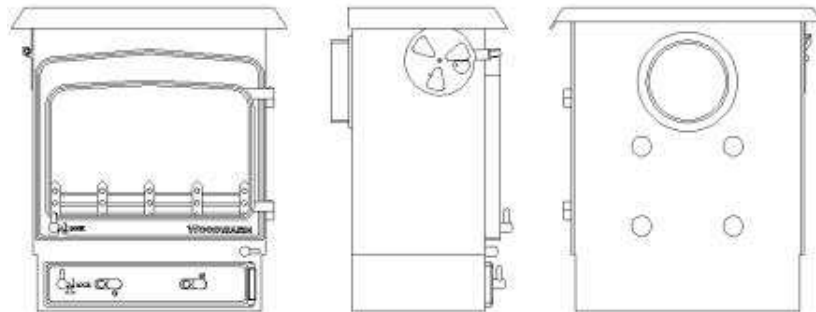

WOODWARM

**SPECIFICATION SHEET
FIREVIEW 5 kw Slender**

Profiled Flat Top

Flat Top

Low Canopy

Dimensions (mm)

Overall Height		Overall Width		Overall Depth		Flue Outlet Size
Flat Top	613	Flat Top	555	Flat Top	322	152
Low Canopy	830	Low Canopy	604	Low Canopy	331	152
Profiled Flat Top	605	Profiled Flat Top	505	Profiled Flat Top	302	152

Top Flue Centre	
Flat Top	131
Low Canopy	n/a
Profiled Flat Top	119
Rear Flue Height Centre	460
Maximum Log Length	368

Boiler Outputs in BTU's Room Output	
3>6,000 Slab Boiler	4.k w
10>20,000 Slab Boiler	3.3 kw

Accessories available are as follows:

Legs 50,75,100,125,150mm

200 mm high plinth,

200mm high pedestal.

Your Dealer Details
Stoves & Spares
Little Always
Wheatcroft Farm
Cullompton
Devon EX15 1RA
Tel:- 01884 335 59
www.woodwarm.co.uk