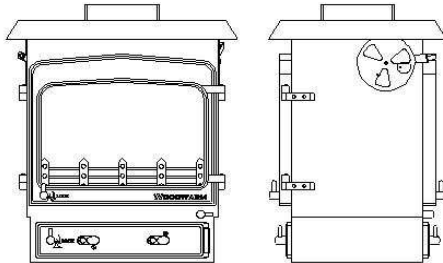

WOODWARM

SPECIFICATION SHEET

DOUBLE SIDED FIREVIEW 6kw

Single Depth Flat Top

Single Depth Low Canopy

Double Depth Flat Top

Double Depth Low Canopy

Dimensions (mm)

	Overall Height	Overall Width	Overall Depth	Flue Outlet Size
Single Depth Flat Top	613	555	436	178
Single Depth Low Canopy	830	564	415	178
Double Depth Flat Top	613	555	752	178
Double Depth Low Canopy	830	594	790	178

Maximum Log Length	Single Depth - 360
	Double Depth - 520

The standard finish for the above stove is metallic black, although the following finishes are also available from the factory:

Rich Brown Metallic, Honey Glow Brown, Blue Metallic and Forest Green.
(Ask your Dealer for a colour chart).