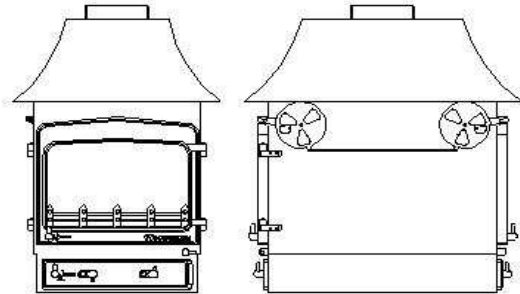

WOODWARM

SPECIFICATION SHEET

DOUBLE SIDED FIREVIEW 6kw

Single Depth Flat Top

Single Depth Low Canopy

Double Depth Flat Top

Double Depth Low Canopy

Dimensions (mm)

	Overall Height	Overall Width	Overall Depth	Flue Outlet Size
Single Depth Flat Top	613	555	436	178
Single Depth Low Canopy	830	564	415	178
Double Depth Flat Top	613	555	752	178
Double Depth Low Canopy	830	594	790	178

Maximum Log Length	Single Depth - 360
	Double Depth - 520

The standard finish for the above stove is metallic black, although the following finishes are also available from the factory:

Rich Brown Metallic, Honey Glow Brown, Blue Metallic and Forest Green.
(Ask your Dealer for a colour chart).