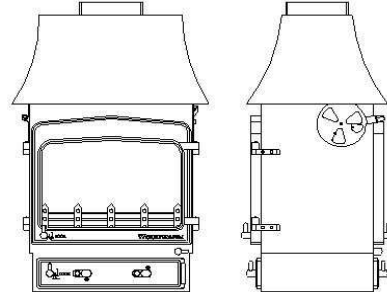

WOODWARM

SPECIFICATION SHEET

DOUBLE SIDED FIREVIEW 6kw

Single Depth Flat Top

Single Depth Low Canopy

Double Depth Flat Top

Double Depth Low Canopy

Dimensions (mm)

	Overall Height	Overall Width	Overall Depth	Flue Outlet Size
Single Depth Flat Top	613	555	436	178
Single Depth Low Canopy	830	564	415	178
Double Depth Flat Top	613	555	752	178
Double Depth Low Canopy	830	594	790	178

Maximum Log Length	Single Depth - 360
	Double Depth - 520

The standard finish for the above stove is metallic black, although the following finishes are also available from the factory:

Rich Brown Metallic, Honey Glow Brown, Blue Metallic and Forest Green.
(Ask your Dealer for a colour chart).