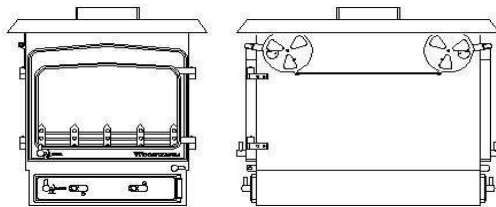

WOODWARM

SPECIFICATION SHEET

DOUBLE SIDED FIREVIEW 6kw

Single Depth Flat Top

Single Depth Low Canopy

Double Depth Flat Top

Double Depth Low Canopy

Dimensions (mm)

	Overall Height	Overall Width	Overall Depth	Flue Outlet Size
Single Depth Flat Top	613	555	436	178
Single Depth Low Canopy	830	564	415	178
Double Depth Flat Top	613	555	752	178
Double Depth Low Canopy	830	594	790	178

Maximum Log Length	Single Depth - 360
	Double Depth - 520

The standard finish for the above stove is metallic black, although the following finishes are also available from the factory:

Rich Brown Metallic, Honey Glow Brown, Blue Metallic and Forest Green.
(Ask your Dealer for a colour chart).