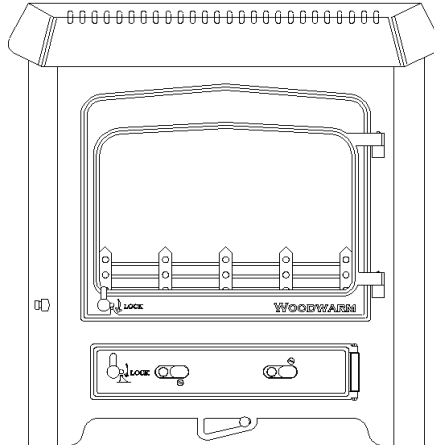

WOODWARM

SPECIFICATION SHEET FIREVIEW INSET 6.5 kw

Flat Top

Low Canopy

Dimensions (mm)

Overall Height		Overall Width		Overall Depth	Flue Outlet Size (via flue adaptor)
Flat Top	695	Flat Top	775	460	152
Low Canopy	825	Low Canopy	785	460	152

Rear Box	
Height	540
Width	400
Depth	305
Maximum Log Length	320

Boiler Output in BTU's	Room Output
30,000 Full Wrap Boiler	2.1kw

NB: This boiler is not retrofitable.

The standard finish for the above stove is metallic black, although the following finishes are also available from the factory: