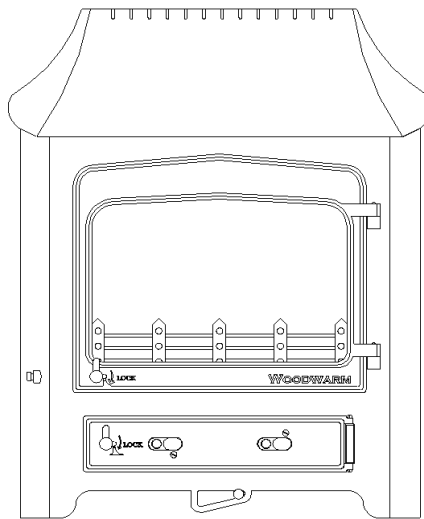

WOODWARM

SPECIFICATION SHEET FIREVIEW INSET 6.5 kw

Flat Top

Low Canopy

Dimensions (mm)

Overall Height		Overall Width		Overall Depth	Flue Outlet Size (via flue adaptor)
Flat Top	695	Flat Top	775	460	152
Low Canopy	825	Low Canopy	785	460	152

Rear Box	
Height	540
Width	400
Depth	305
Maximum Log Length	320

Boiler Output in BTU's	Room Output
30,000 Full Wrap Boiler	2.1kw

NB: This boiler is not retrofitable.

The standard finish for the above stove is metallic black, although the following finishes are also available from the factory: