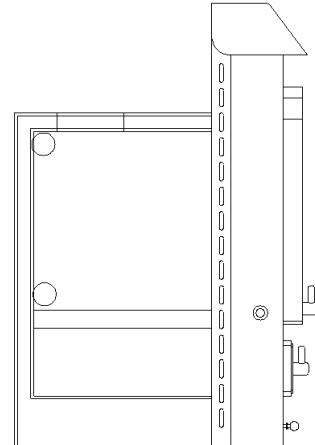

WOODWARM

SPECIFICATION SHEET FIREVIEW INSET 6.5 kw

Flat Top

Low Canopy

Dimensions (mm)

Overall Height		Overall Width		Overall Depth	Flue Outlet Size (via flue adaptor)
Flat Top	695	Flat Top	775	460	152
Low Canopy	825	Low Canopy	785	460	152

Rear Box	
Height	540
Width	400
Depth	305
Maximum Log Length	320

Boiler Output in BTU's	Room Output
30,000 Full Wrap Boiler	2.1kw

NB: This boiler is not retrofitable.

The standard finish for the above stove is metallic black, although the following finishes are also available from the factory: