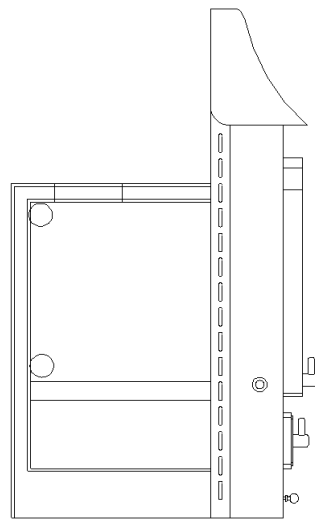

WOODWARM

SPECIFICATION SHEET FIREVIEW INSET 6.5 kw

Flat Top

Low Canopy

Dimensions (mm)

Overall Height		Overall Width		Overall Depth	Flue Outlet Size (via flue adaptor)
Flat Top	695	Flat Top	775	460	152
Low Canopy	825	Low Canopy	785	460	152

Rear Box	
Height	540
Width	400
Depth	305
Maximum Log Length	320

Boiler Output in BTU's	Room Output
30,000 Full Wrap Boiler	2.1kw

NB: This boiler is not retrofitable.

The standard finish for the above stove is metallic black, although the following finishes are also available from the factory: