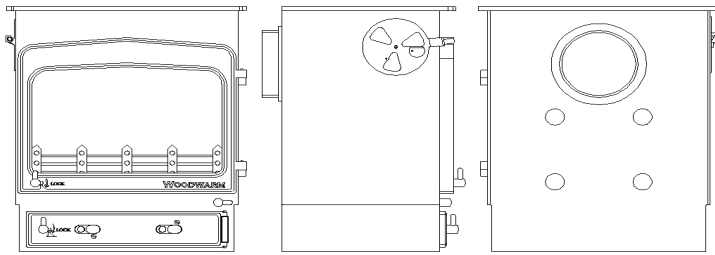

WOODWARM

**SPECIFICATION SHEET
FIREVIEW 6 kw**

Profiled Flat Top

Flat Top

Low Canopy

High Canopy

Dimensions (mm)

Overall Height		Overall Width		Overall Depth		Flue Outlet Size
Flat Top	613	Flat Top	555	Flat Top	385	152
Low Canopy	830	Low Canopy	604	Low Canopy	395	152
High Canopy	926	High Canopy	593	High Canopy	395	152
Profiled Flat Top	605	Profiled Flat Top	505	Profiled Flat Top	356	152
Top Flue Centre				Boiler Outputs in BTU's	Room Output	
Flat Top	156			3>6,000 Slab Boiler	4.5k w	
Low Canopy	118			10>20,000 Slab Boiler	3.7 kw	
High Canopy	118			25,000 Split saddle	3.1 kw	
Profiled Flat Top	142					
Rear Flue Height Centre	460					
Maximum Log Length	368					

Accessories available are as follows:

Legs 50,75,100,125,150mm

200 mm high plinth,

200mm high pedestal.

Your Dealer Details
Stoves & Spares
 Little Always
 Wheatcroft Farm
 Cullompton
 Devon EX15 1RA
 Tel:- 01884 335 59
www.woodwarm.co.uk