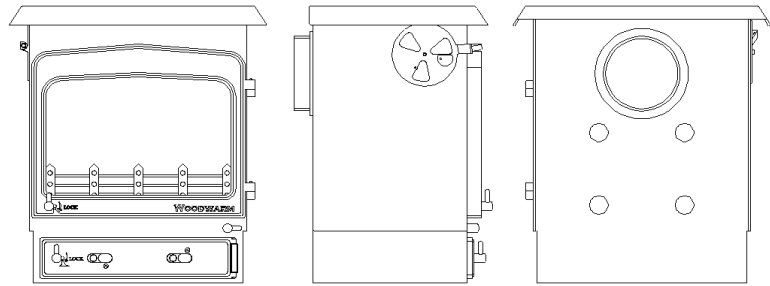

WOODWARM

**SPECIFICATION SHEET
FIREVIEW 6 kw**

Profiled Flat Top

Flat Top

Low Canopy

High Canopy

Dimensions (mm)

Overall Height		Overall Width		Overall Depth		Flue Outlet Size
Flat Top	613	Flat Top	555	Flat Top	385	152
Low Canopy	830	Low Canopy	604	Low Canopy	395	152
High Canopy	926	High Canopy	593	High Canopy	395	152
Profiled Flat Top	605	Profiled Flat Top	505	Profiled Flat Top	356	152
Top Flue Centre				Boiler Outputs in BTU's	Room Output	
Flat Top	156			3>6,000 Slab Boiler	4.5k w	
Low Canopy	118			10>20,000 Slab Boiler	3.7 kw	
High Canopy	118			25,000 Split saddle	3.1 kw	
Profiled Flat Top	142					
Rear Flue Height Centre	460					
Maximum Log Length	368					

The standard finish for the above stove is metallic black, although the following finishes are also available from the factory:

Rich Brown Metallic, Honey Glow Brown, Blue Metallic and Forest Green.

(Ask your Dealer for a colour chart).

Accessories available are as follows:

Legs 50,75,100,125,150mm

200 mm high plinth,

200mm high pedestal.

Your Dealer Details
Stoves & Spares
 Little Always
 Wheatcroft Farm
 Cullompton
 Devon EX15 1RA
 Tel:- 01884 335 59
www.woodwarm.co.uk