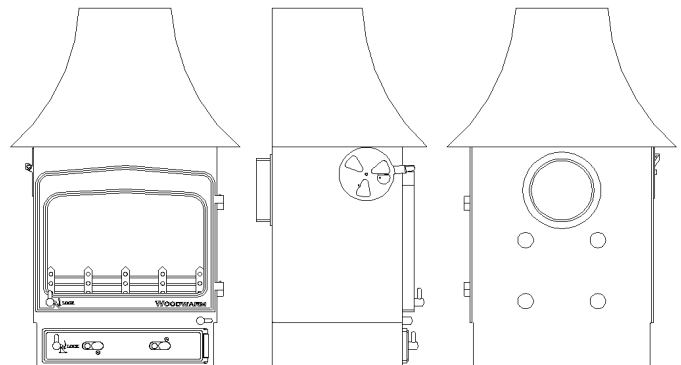

WOODWARM

**SPECIFICATION SHEET
FIREVIEW 6 kw**

Profiled Flat Top

Flat Top

Low Canopy

High Canopy

Dimensions (mm)

Overall Height		Overall Width		Overall Depth		Flue Outlet Size
Flat Top	613	Flat Top	555	Flat Top	385	152
Low Canopy	830	Low Canopy	604	Low Canopy	395	152
High Canopy	926	High Canopy	593	High Canopy	395	152
Profiled Flat Top	605	Profiled Flat Top	505	Profiled Flat Top	356	152
Top Flue Centre				Boiler Outputs in BTU's	Room Output	
Flat Top	156			3>6,000 Slab Boiler	4.5k w	
Low Canopy	118			10>20,000 Slab Boiler	3.7 kw	
High Canopy	118			25,000 Split saddle	3.1 kw	
Profiled Flat Top	142					
Rear Flue Height Centre	460					
Maximum Log Length	368					

Accessories available are as follows:

Legs 50,75,100,125,150mm

200 mm high plinth,

200mm high pedestal.

Your Dealer Details
Stoves & Spares
 Little Always
 Wheatcroft Farm
 Cullompton
 Devon EX15 1RA
 Tel:- 01884 335 59
www.woodwarm.co.uk