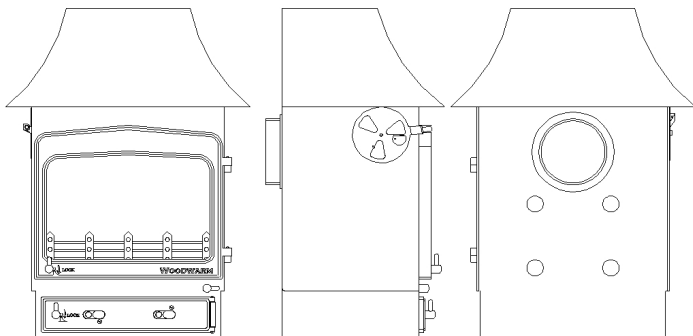

WOODWARM

**SPECIFICATION SHEET
FIREVIEW 6 kw**

Profiled Flat Top

Flat Top

Low Canopy

High Canopy

Dimensions (mm)

Overall Height		Overall Width		Overall Depth		Flue Outlet Size
Flat Top	613	Flat Top	555	Flat Top	385	152
Low Canopy	830	Low Canopy	604	Low Canopy	395	152
High Canopy	926	High Canopy	593	High Canopy	395	152
Profiled Flat Top	605	Profiled Flat Top	505	Profiled Flat Top	356	152
Top Flue Centre				Boiler Outputs in BTU's	Room Output	
Flat Top	156			3>6,000 Slab Boiler	4.5k w	
Low Canopy	118			10>20,000 Slab Boiler	3.7 kw	
High Canopy	118			25,000 Split saddle	3.1 kw	
Profiled Flat Top	142					
Rear Flue Height Centre	460					
Maximum Log Length	368					

Accessories available are as follows:

Legs 50,75,100,125,150mm

200 mm high plinth,

200mm high pedestal.

Your Dealer Details
Stoves & Spares
 Little Always
 Wheatcroft Farm
 Cullompton
 Devon EX15 1RA
 Tel:- 01884 335 59
www.woodwarm.co.uk