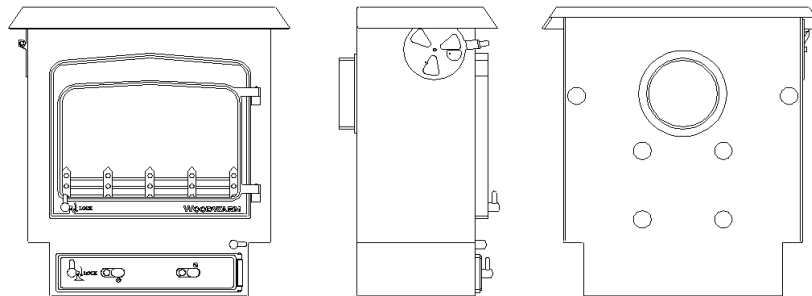

WOODWARM

SPECIFICATION SHEET

FIREVIEW 7KW Slender (Based On 9KW)

Flat Top

Dimensions (mm)

Overall Height		Overall Width		Overall Depth		Flue Outlet Size
Flat Top	683	Flat Top	640	Flat Top	322	152

Top Flue Centre	
Flat Top	131
Low Canopy	n/a
Profiled Flat Top	119
Rear Flue Height Centre	460
Maximum Log Length	368

Accessories available are as follows:
 Legs 50,75,100,125,150mm
 200 mm high plinth,
 200mm high pedestal.

Your Dealer Details
Stoves & Spares
Little Always
Wheatcroft Farm
Cullompton
Devon EX15 1RA
Tel:- 01884 335 59
www.woodwarm.co.uk