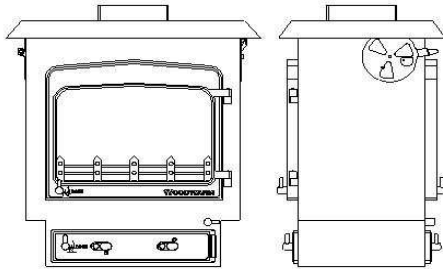

WOODWARM

**SPECIFICATION SHEET
DOUBLE SIDED FIREVIEW 9kw**

Single Depth Flat Top

Single Depth Low Canopy

Double Depth Flat Top

Double Depth Low Canopy

Dimensions (mm)

	Overall Height	Overall Width	Overall Depth	Flue Outlet Size
Single Depth Flat Top	683	650	430	178
Single Depth Low Canopy	1028	642	415	178
Double Depth Flat Top	683	654	745	178
Double Depth Low Canopy	1028	710	810	178

Maximum Log Length	Single Depth - 450
	Double Depth - 520

The standard finish for the above stove is metallic black, although the following finishes are also available from the factory:

Rich Brown Metallic, Honey Glow Brown, Blue Metallic and Forest Green.

(Ask your Dealer for a colour chart).

Accessories available are as follows:

Legs 50,75,100,125,150mm

200 mm high plinth,

200mm high pedestal.

Your Dealer Details
Stoves & Spares
Little Always
Wheatcroft Farm
Cullompton
Devon EX15 1RA
Tel:- 01884 335 59
www.woodwarm.co.uk