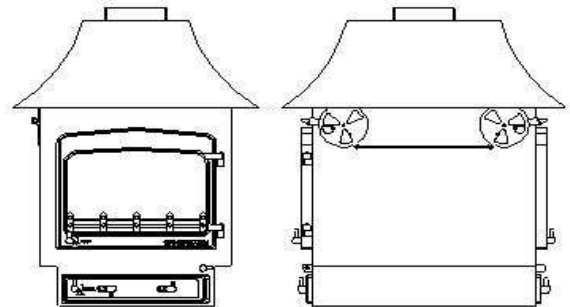

WOODWARM

**SPECIFICATION SHEET
DOUBLE SIDED FIREVIEW 9kw**

Single Depth Flat Top

Single Depth Low Canopy

Double Depth Flat Top

Double Depth Low Canopy

Dimensions (mm)

	Overall Height	Overall Width	Overall Depth	Flue Outlet Size
Single Depth Flat Top	683	650	430	178
Single Depth Low Canopy	1028	642	415	178
Double Depth Flat Top	683	654	745	178
Double Depth Low Canopy	1028	710	810	178

Maximum Log Length	Single Depth - 450
	Double Depth - 520

The standard finish for the above stove is metallic black, although the following finishes are also available from the factory:

Rich Brown Metallic, Honey Glow Brown, Blue Metallic and Forest Green.

(Ask your Dealer for a colour chart).

Accessories available are as follows:

Legs 50,75,100,125,150mm

200 mm high plinth,

200mm high pedestal.

Your Dealer Details
Stoves & Spares
Little Always
Wheatcroft Farm
Cullompton
Devon EX15 1RA
Tel:- 01884 335 59
www.woodwarm.co.uk