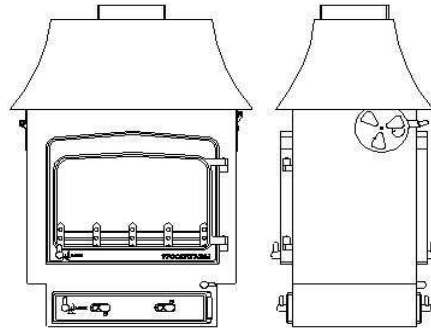

WOODWARM

**SPECIFICATION SHEET
DOUBLE SIDED FIREVIEW 9kw**

Single Depth Flat Top

Single Depth Low Canopy

Double Depth Flat Top

Double Depth Low Canopy

Dimensions (mm)

	Overall Height	Overall Width	Overall Depth	Flue Outlet Size
Single Depth Flat Top	683	650	430	178
Single Depth Low Canopy	1028	642	415	178
Double Depth Flat Top	683	654	745	178
Double Depth Low Canopy	1028	710	810	178

Maximum Log Length	Single Depth - 450
	Double Depth - 520

The standard finish for the above stove is metallic black, although the following finishes are also available from the factory:

Rich Brown Metallic, Honey Glow Brown, Blue Metallic and Forest Green.

(Ask your Dealer for a colour chart).

Accessories available are as follows:

Legs 50,75,100,125,150mm

200 mm high plinth,

200mm high pedestal.

Your Dealer Details
Stoves & Spares
Little Always
Wheatcroft Farm
Cullompton
Devon EX15 1RA
Tel:- 01884 335 59
www.woodwarm.co.uk