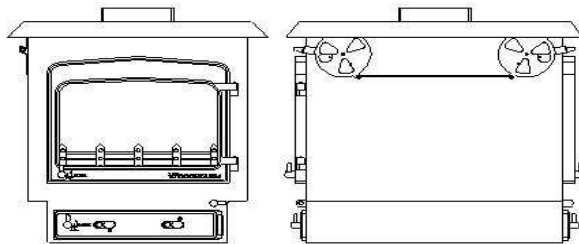

WOODWARM

**SPECIFICATION SHEET
DOUBLE SIDED FIREVIEW 9kw**

Single Depth Flat Top

Single Depth Low Canopy

Double Depth Flat Top

Double Depth Low Canopy

Dimensions (mm)

	Overall Height	Overall Width	Overall Depth	Flue Outlet Size
Single Depth Flat Top	683	650	430	178
Single Depth Low Canopy	1028	642	415	178
Double Depth Flat Top	683	654	745	178
Double Depth Low Canopy	1028	710	810	178

Maximum Log Length	Single Depth - 450
	Double Depth - 520

The standard finish for the above stove is metallic black, although the following finishes are also available from the factory:

Rich Brown Metallic, Honey Glow Brown, Blue Metallic and Forest Green.

(Ask your Dealer for a colour chart).

Accessories available are as follows:

Legs 50,75,100,125,150mm

200 mm high plinth,

200mm high pedestal.

Your Dealer Details
Stoves & Spares
Little Always
Wheatcroft Farm
Cullompton
Devon EX15 1RA
Tel:- 01884 335 59
www.woodwarm.co.uk