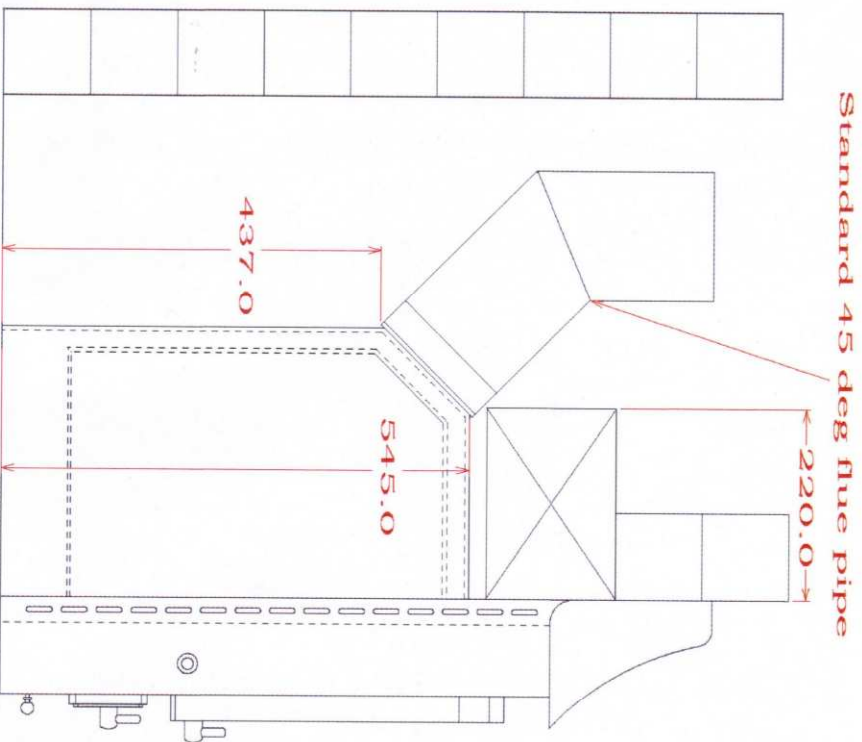

WOODWARM STOVES

Fireview 6.5kw *Multi Fuel*

45 Degree Rear Low Curve Canopy

Maximum Log Length:-457mm

Boilers in Range:- N/A

Max Boiler Available with Roof Boiler:- None