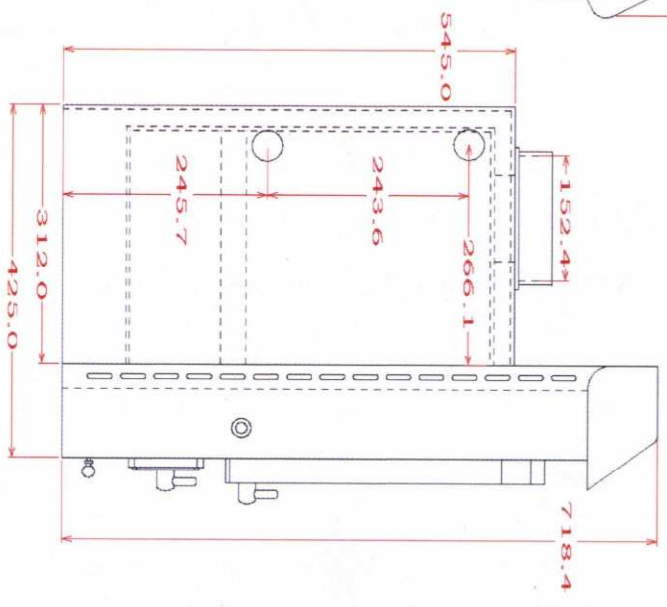

WOODWARM STOVES
 Fireview 6.5kw *Multi Fuel*
 Standard Back Flat Top

Maximum Log Length:-457mm
 Boilers in Range:- 10,000 btu's (4.5kw Heat left to room) 30,000 btu's (2.10kw Heat left to room)
 Max Boiler Available with Roof Boiler:- None