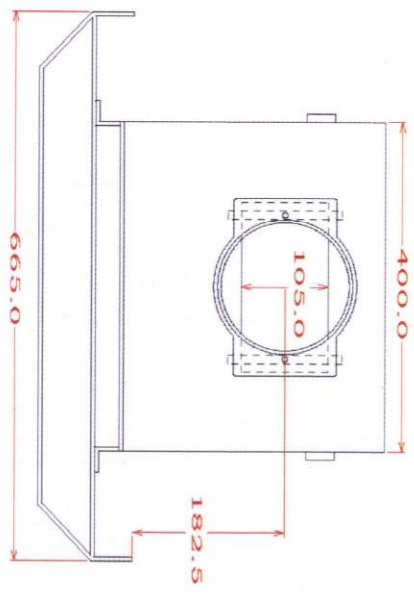

WOODWARM STOVES
 Fireview 6.5kw *Multi Fuel*
 Standard Back Flat Top

Maximum Log Length:-457mm
 Boilers in Range:- 10,000 btu's (4.5kw Heat left to room) 30,000 btu's (2.10kw Heat left to room)
 Max Boiler Available with Roof Boiler:- None