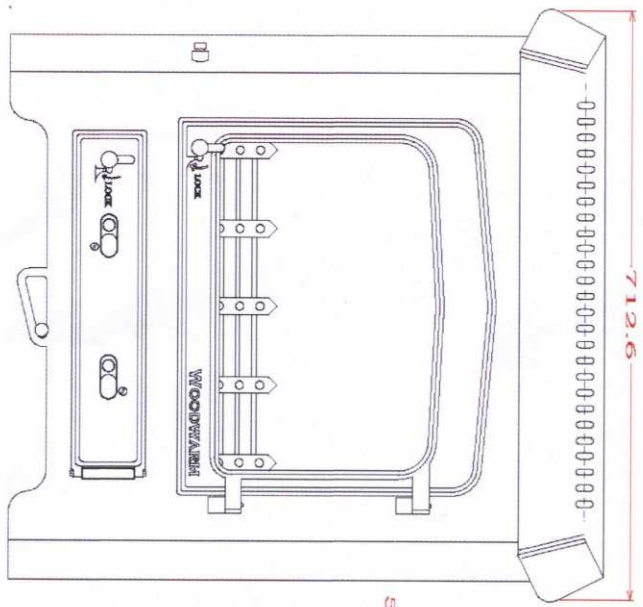

WOODWARM STOVES
 Fireview 6.5kw *Multi Fuel*
 Standard Back Flat Top

Maximum Log Length:-457mm
 Boilers in Range:- 10,000 btu's (4.5kw Heat left to room) 30,000 btu's (2.10kw Heat left to room)
 Max Boiler Available with Roof Boiler:- None