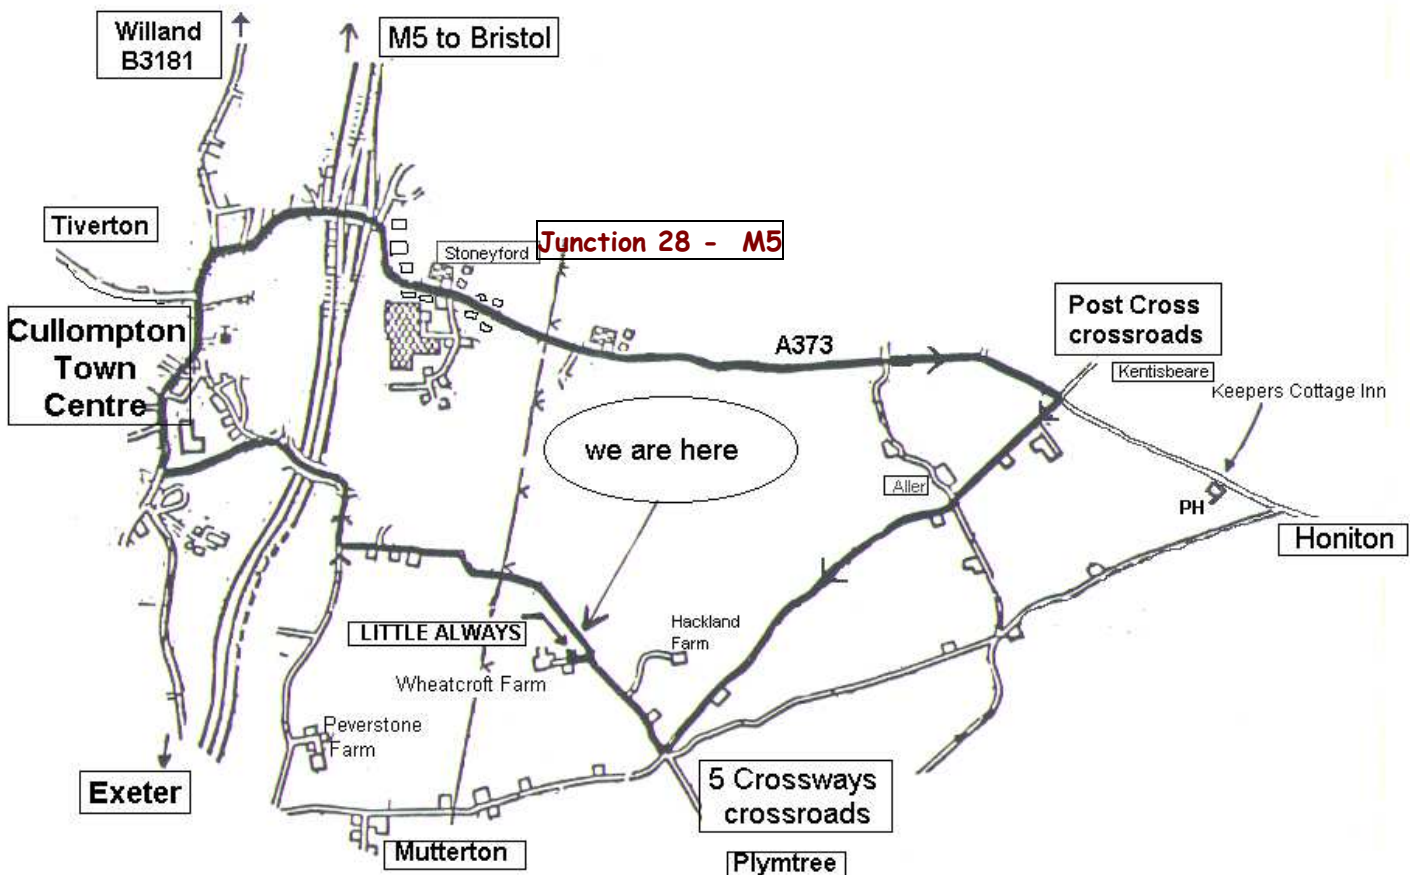

Sue & Simon Keeping T/A
Stoves & Spares
Little Always, Wheatcroft Farm
Cullompton
Devon EX15 1RA

Tel. 01884-33559
 Fax. 01884-34976

e-mail Map@woodwarm.co.uk
 Web www.woodwarm.co.uk

Directions-

From Junction 28 on the M5, take the A373 towards Honiton. Pass through the built up area and into the countryside (about 1/2 mile). At the second crossroads (approximately 1 mile) - Post Cross - turn right to Aller. Follow this lane for about 1 mile - ignore the small crossroads half way - until you have to stop at the end of the lane at the crossroads - Five Cross Ways - turn right signposted to Cullompton. Follow this lane for about 600 yards and your first left will be a large farm drive. Turn left down here and we are the first house on the right about 50 yards down the drive and turn right over a cattle grid into our park and call at our large porch.

Via M5 or B3181