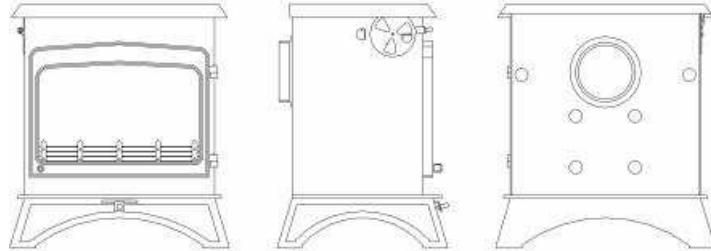

WOODWARM

SPECIFICATION SHEET

WILDWOOD 12 kw PLUS

Flat Top

Low Canopy

Dimensions (mm)

Overall Height		Overall Width		Overall Depth		Flue Outlet Size
Flat Top	759	Flat Top	680	Flat Top	528	178
Low Canopy	1019	Low Canopy	740	Low Canopy	538	178

Top Flue Centre	
Flat Top	210
Low Canopy	210
Rear Flue Height Centre	549
Max Log Length	483

Boiler Outputs in BTU's	Room Output
8,000 Slab Boiler	10.0kw
20,000 Slab Boiler	7.2 kw
27,000 Slab Boiler	6.5 kw
35,000 Split Saddle	5.8 kw