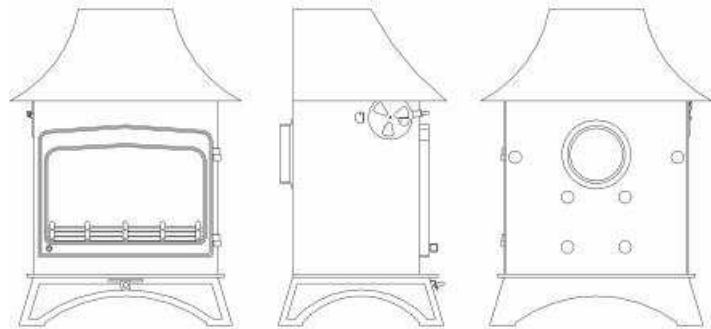

WOODWARM

SPECIFICATION SHEET

WILDWOOD 12 kw PLUS

Flat Top

Low Canopy

Dimensions (mm)

Overall Height		Overall Width		Overall Depth		Flue Outlet Size
Flat Top	759	Flat Top	680	Flat Top	528	178
Low Canopy	1019	Low Canopy	740	Low Canopy	538	178

Top Flue Centre	
Flat Top	210
Low Canopy	210
Rear Flue Height Centre	549
Max Log Length	483

Boiler Outputs in BTU's	Room Output
8,000 Slab Boiler	10.0kw
20,000 Slab Boiler	7.2 kw
27,000 Slab Boiler	6.5 kw
35,000 Split Saddle	5.8 kw