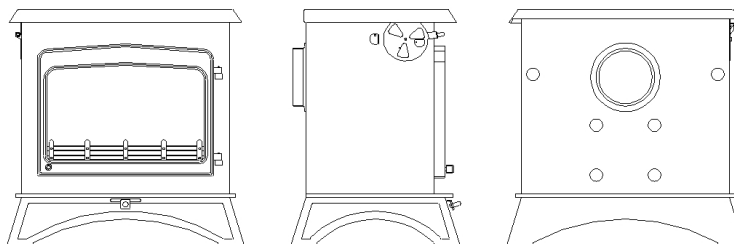

**WOODWARM**

**SPECIFICATION SHEET**

**WILDWOOD 16 kw**

**Flat Top**

**Low Canopy**

**Dimensions (mm)**

Overall Height		Overall Width		Overall Depth		Flue Outlet Size
Flat Top	757	Flat Top	750	Flat Top	530	178
Low Canopy	1082	Low Canopy	814	Low Canopy	530	178

Top Flue Centre	
Flat Top	216
Low Canopy	216
Rear Flue Height Centre	540
Max Log Length	558

Boiler Outputs in BTU's	Room Output
4>8,000 Slab Boiler	13.5 kw
10>20,000 Slab Boiler	11.5 kw
13>27,000 Slab Boiler	8.5 kw
42,000 Split Saddle	6.8 kw

The standard finish for the above stove is metallic black, although the following finishes are also available from the factory:

Rich Brown Metallic, Honey Glow Brown, Blue Metallic and Forest Green.  
(Ask your Dealer for a colour chart).