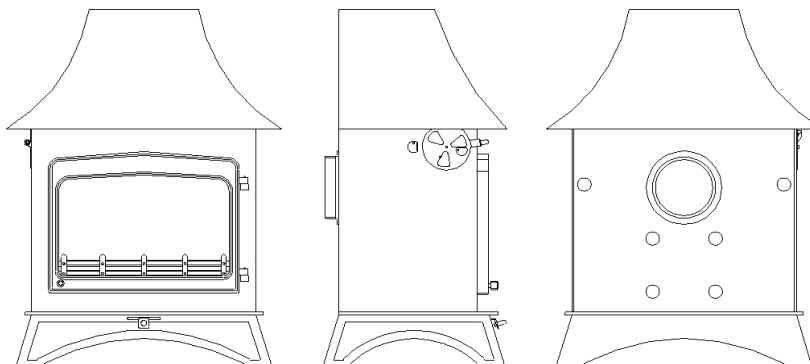

**WOODWARM**

**SPECIFICATION SHEET**

**WILDWOOD 16 kw**

**Flat Top**

**Low Canopy**

**Dimensions (mm)**

Overall Height		Overall Width		Overall Depth		Flue Outlet Size
Flat Top	757	Flat Top	750	Flat Top	530	178
Low Canopy	1082	Low Canopy	814	Low Canopy	530	178

Top Flue Centre	
Flat Top	216
Low Canopy	216
Rear Flue Height Centre	540
Max Log Length	558

Boiler Outputs in BTU's	Room Output
4>8,000 Slab Boiler	13.5 kw
10>20,000 Slab Boiler	11.5 kw
13>27,000 Slab Boiler	8.5 kw
42,000 Split Saddle	6.8 kw