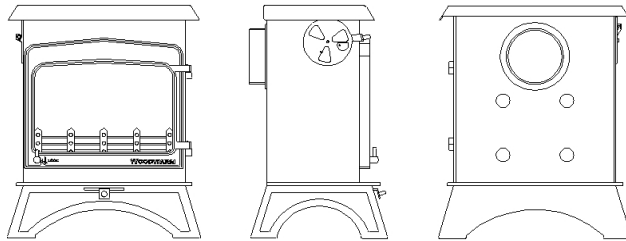

WILDWOOD

SPECIFICATION SHEET

WILDWOOD 5 kw

Flat Top

Low Canopy

Dimensions (mm)

Overall Height		Overall Width		Overall Depth		Flue Outlet Size
Flat Top	686	Flat Top	557	Flat Top	395	152
Low Canopy	900	Low Canopy	604	Low Canopy	395	152

Top Flue Centre	
Flat Top	131
Low Canopy	n/a no top flue
Rear Flue Height Centre	537
Maximum Log Length	368

Boiler Outputs in BTU's	Room Output	
4>8,000 Slab Boiler	4.0 kw	
10>20,000 Slab Boiler	3.2 kw	

The standard finish for the above stove is metallic black, although the following finishes are also available from the factory:

Rich Brown Metallic, Honey Glow Brown, Blue Metallic and Forest Green.
(Ask your Dealer for a colour chart).