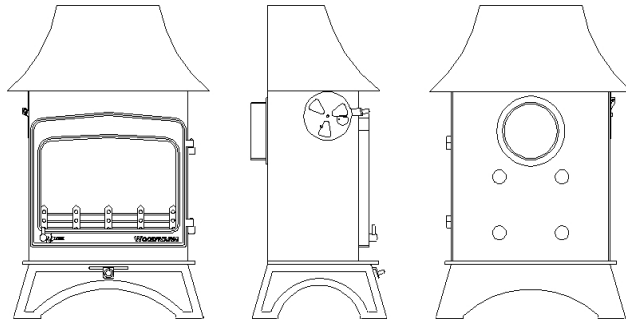

WILDWOOD

SPECIFICATION SHEET

WILDWOOD 5 kw

Flat Top

Low Canopy

Dimensions (mm)

Overall Height		Overall Width		Overall Depth		Flue Outlet Size
Flat Top	686	Flat Top	557	Flat Top	395	152
Low Canopy	900	Low Canopy	604	Low Canopy	395	152

Top Flue Centre	
Flat Top	131
Low Canopy	n/a no top flue
Rear Flue Height Centre	537
Maximum Log Length	368

Boiler Outputs in BTU's	Room Output	
4>8,000 Slab Boiler	4.0 kw	
10>20,000 Slab Boiler	3.2 kw	

The standard finish for the above stove is metallic black, although the following finishes are also available from the factory:

Rich Brown Metallic, Honey Glow Brown, Blue Metallic and Forest Green.
(Ask your Dealer for a colour chart).