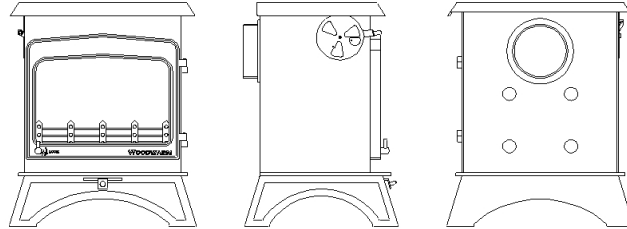

WILDWOOD

SPECIFICATION SHEET

WILDWOOD 6 kw

Flat Top

Low Canopy

Dimensions (mm)

Overall Height		Overall Width		Overall Depth		Flue Outlet Size
Flat Top	686	Flat Top	557	Flat Top	456	152
Low Canopy	900	Low Canopy	604	Low Canopy	456	152

Top Flue Centre	
Flat Top	156
Low Canopy	162
Rear Flue Height Centre	537
Maximum Log Length	368

Boiler Outputs in BTU's	Room Output
4>8,000 Slab Boiler	4.5 kw
10>20,000 Slab Boiler	3.7 kw
25,000 Split saddle	3.1 kw

The standard finish for the above stove is metallic black, although the following finishes are also available from the factory:

Rich Brown Metallic, Honey Glow Brown, Blue Metallic and Forest Green.
(Ask your Dealer for a colour chart).