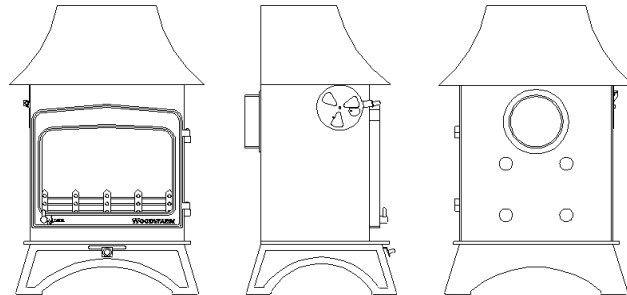

WILDWOOD

SPECIFICATION SHEET

WILDWOOD 6 kw

Flat Top

Low Canopy

Dimensions (mm)

Overall Height		Overall Width		Overall Depth		Flue Outlet Size
Flat Top	686	Flat Top	557	Flat Top	456	152
Low Canopy	900	Low Canopy	604	Low Canopy	456	152

Top Flue Centre	
Flat Top	156
Low Canopy	162
Rear Flue Height Centre	537
Maximum Log Length	368

Boiler Outputs in BTU's	Room Output
4>8,000 Slab Boiler	4.5 kw
10>20,000 Slab Boiler	3.7 kw
25,000 Split saddle	3.1 kw

The standard finish for the above stove is metallic black, although the following finishes are also available from the factory:

Rich Brown Metallic, Honey Glow Brown, Blue Metallic and Forest Green.
(Ask your Dealer for a colour chart).