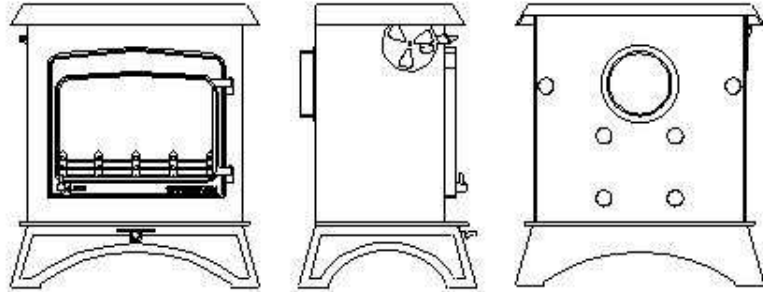

WILDWOOD

SPECIFICATION SHEET

WILDWOOD 9 kw

Flat Top

Low Canopy

Dimensions (mm)

Overall Height		Overall Width		Overall Depth		Flue Outlet Size
Flat Top	759	Flat Top	642	Flat Top	456	152
Low Canopy	997	Low Canopy	642	Low Canopy	456	152

Top Flue Centre	
Profiled Top	151
Flat Top	156
Low Canopy	162
Rear Flue Height Centre	521
Max Log Length	430

Boiler Outputs in BTU's	Room Output
4>8,000 Slab Boiler	7.0 kw
10>20,000 Slab Boiler	5.9 kw
30,000 Split Saddle	4.5 kw