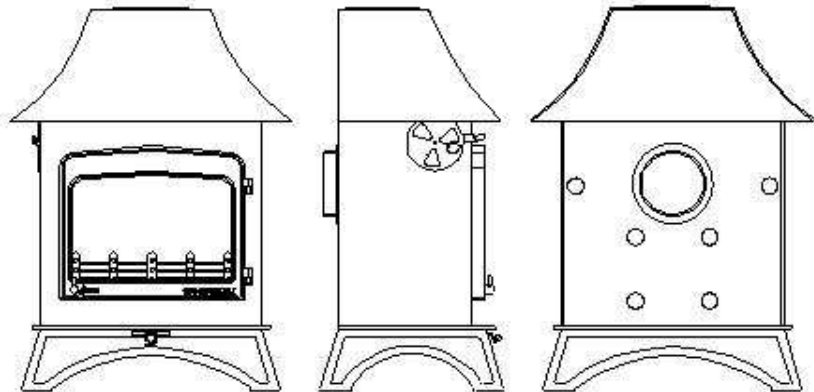

WILDWOOD

SPECIFICATION SHEET

WILDWOOD 9 kw

Flat Top

Low Canopy

Dimensions (mm)

Overall Height		Overall Width		Overall Depth		Flue Outlet Size
Flat Top	759	Flat Top	642	Flat Top	456	152
Low Canopy	997	Low Canopy	642	Low Canopy	456	152

Top Flue Centre	
Profiled Top	151
Flat Top	156
Low Canopy	162
Rear Flue Height Centre	521
Max Log Length	430

Boiler Outputs in BTU's	Room Output
4>8,000 Slab Boiler	7.0 kw
10>20,000 Slab Boiler	5.9 kw
30,000 Split Saddle	4.5 kw

The standard finish for the above stove is metallic black, although the following finishes are also available from the factory:

Rich Brown Metallic, Honey Glow Brown, Blue Metallic and Forest Green.
(Ask your Dealer for a colour chart).