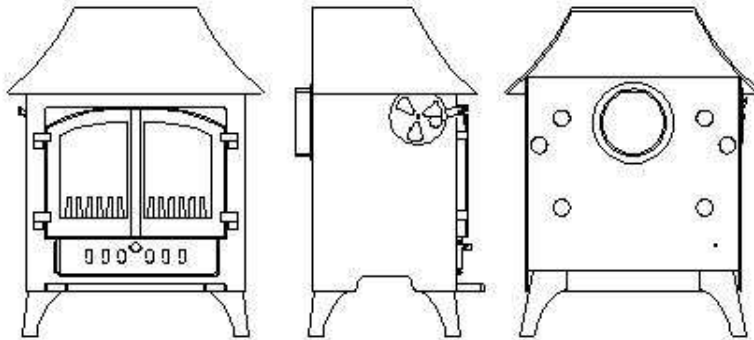

SPECIFICATION SHEET
Enigma 8 kw

Flat Top

Low Canopy

Dimensions (mm)

Overall Height	Overall Width	Overall Depth	Flue Outlet Size
Flat Top	648	Flat Top	575
Low Canopy	813	Low Canopy	640
		Flat Top	425
		Low Canopy	425
			152
			152

Top Flue Centre	
Flat Top	115
Low Canopy	110
Rear Height Flue Centre	526
Maximum Log Length	368

Boiler Output in BTUs	Room Output
8-10,000 - Steel Slab	6.2 kw
8-10,000 Stainless Steel Slab	6.2 kw
21,000 - Steel Baffle/Back	4.9 kw
25,000 - Steel Split Saddle	3.4 kw