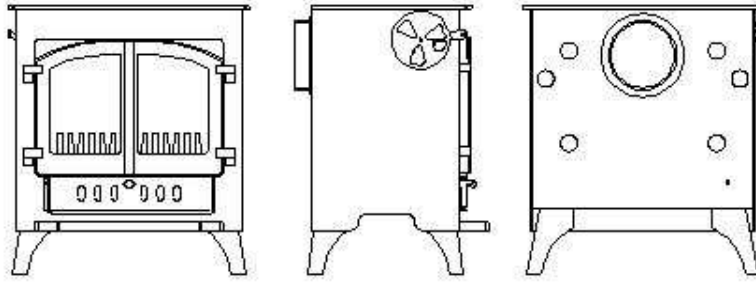

SPECIFICATION SHEET
Enigma 8 kw

Flat Top

Low Canopy

Dimensions (mm)

Overall Height	Overall Width	Overall Depth	Flue Outlet Size
Flat Top	648	Flat Top	575
Low Canopy	813	Low Canopy	640
		Flat Top	425
		Low Canopy	425
			152
			152

Top Flue Centre	
Flat Top	115
Low Canopy	110
Rear Height Flue Centre	526
Maximum Log Length	368

Boiler Output in BTUs	Room Output
8-10,000 - Steel Slab	6.2 kw
8-10,000 Stainless Steel Slab	6.2 kw
21,000 - Steel Baffle/Back	4.9 kw
25,000 - Steel Split Saddle	3.4 kw