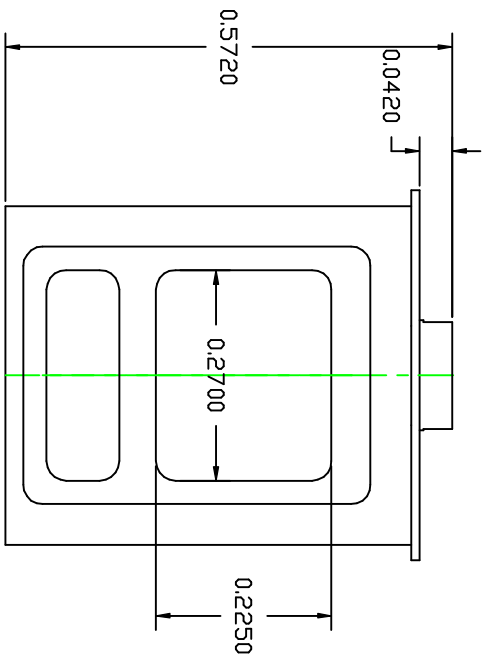

Model No M100 4KW Free Standing

Air Inlets Rear 17-09-2009

Drawing by:-  
 Stoves & Spares  
 Little Always  
 Cullompton  
 Devon  
 EX15 1RA Tel:-01884 335 59

Test Data Efficiency  
 83% on Wood  
 and Rated Output 4.0KW over 1.5 Hours  
 Max Log Length Sideways 300mm Inner firebox depth  
 225mm