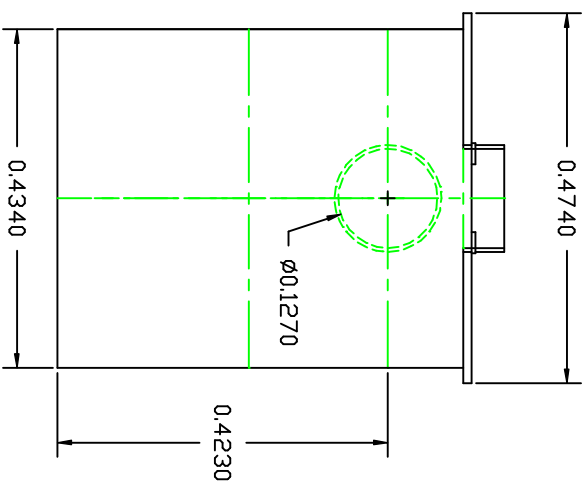

Model No M100 4KW Free Standing

Air Inlets Rear 17-09-2009

Drawing by:-  
 Stoves & Spares  
 Little Always  
 Cullompton  
 Devon  
 EX15 1RA Tel:-01884 335 59

Test Data Efficiency  
 83% on Wood  
 and Rated Output 4.0KW over 1.5 Hours  
 Max Log Length Sideways 300mm Inner firebox depth  
 225mm