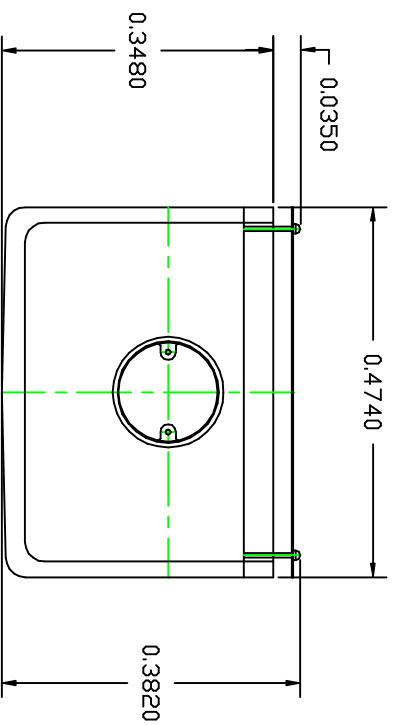

Model No M100 4KW Free Standing

Air Inlets Rear 17-09-2009

Drawing by:-  
 Stoves & Spares  
 Little Always  
 Cullompton  
 Devon  
 EX15 1RA Tel:-01884 335 59

Test Data Efficiency  
 83% on Wood  
 and Rated Output 4.0KW over 1.5 Hours  
 Max Log Length Sideways 300mm Inner firebox depth  
 225mm